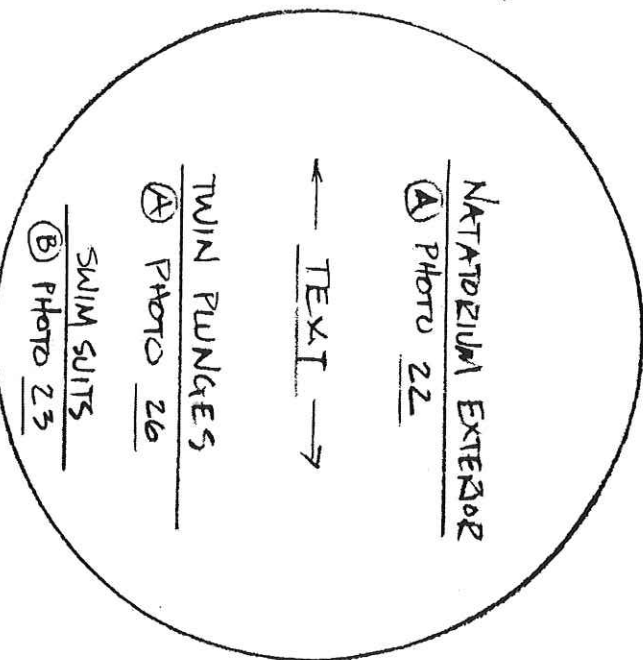

MEDALLION SCHEMATICS
MARKING ASHLAND PLACES

NOTE: THE REFERENCED PHOTOS SHOULD BE USED TO ACCURATELY REFLECT THE ARCHITECTURAL PROPORTIONS AND DETAILS OF HISTORIC BUILDINGS ON THE MEDALLIONS.
• 'MASTERWORKS' IS RESPONSIBLE FOR THE COLLAGE STYLE REPRESENTATION; THE SCHEMATICS ARE ONLY A SUGGESTION OF POTENTIAL LAYOUT.
• (A) PHOTOS SHOULD BE FEATURED, (B) & (C) RANKED PHOTOS COULD BE INCL'D IF SPACE PERMITS.

1 ASHLAND TRAIN STATION & ROUNDHOUSE

2 ASHLAND DEPOT HOTEL KITCHEN

MEDALLION SCHEMATICS
MARKING ASHLAND PLACES

2 of 2

3

4TH STREET FIRE STATION

OLDER HERE
ADD SAMMY & SISTER TO FAMILY PHOTO. (SEATED MAN NOT TO BE INCLUDED)

4

ASHLAND'S CHINATOWN

5

NATATORIUM & TWIN PLUNGES