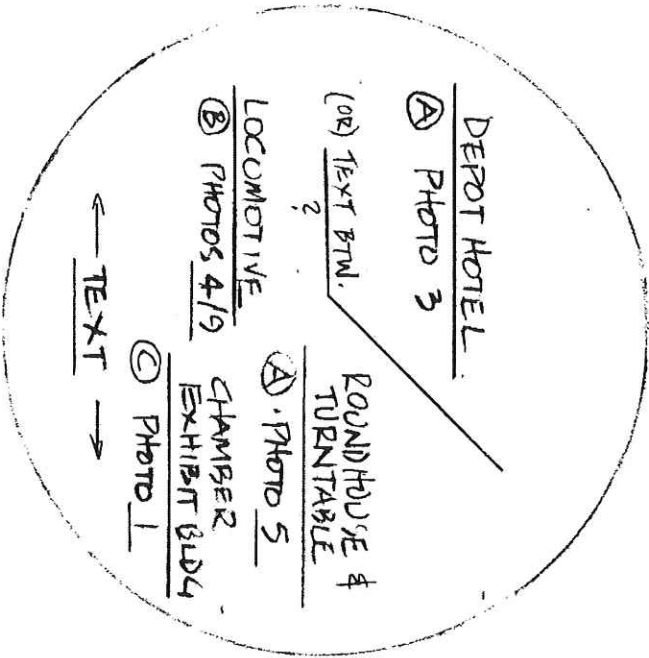

MEDALLION SCHEMATICS
MARKING ASHLAND PLACES

NOTE: THE REFERENCED PHOTOS SHOULD BE USED TO ACCURATELY REFLECT THE ARCHITECTURAL PROPORTIONS AND DETAILS OF HISTORIC BUILDINGS ON THE MEDALLIONS.
• 'MASTERWORKS' IS RESPONSIBLE FOR THE COLLAGE STYLE REPRESENTATION; THE SCHEMATICS ARE ONLY A SUGGESTION OF POTENTIAL LAYOUT.
• (A) PHOTOS SHOULD BE FEATURED, (B) & (C) RANKED PHOTOS COULD BE INCL'D IF SPACE PERMITS.

1 ASHLAND TRAIN STATION & ROUNDHOUSE

2 ASHLAND DEPOT HOTEL KITCHEN

MEDALLION SCHEMATICS
MARKING ASHLAND PLACES

2 of 2

3

4TH STREET FIRE STATION

OLDER HERE
ADD SAMMY & SISTER TO FAMILY PHOTO. (SEATED MAN NOT TO BE INCLUDED)