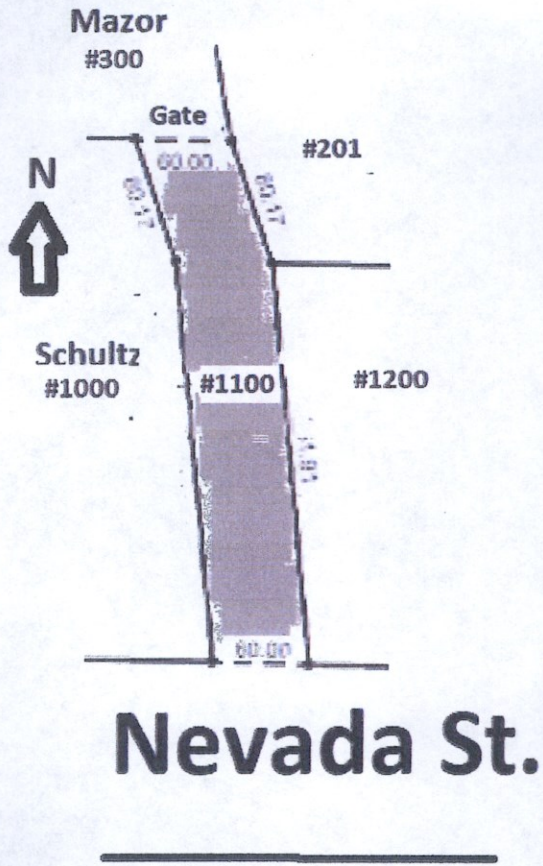

S. MAZOR 1280 OAK ST. LOT # 300

← 60' →

MAZOR GATE  
# 300