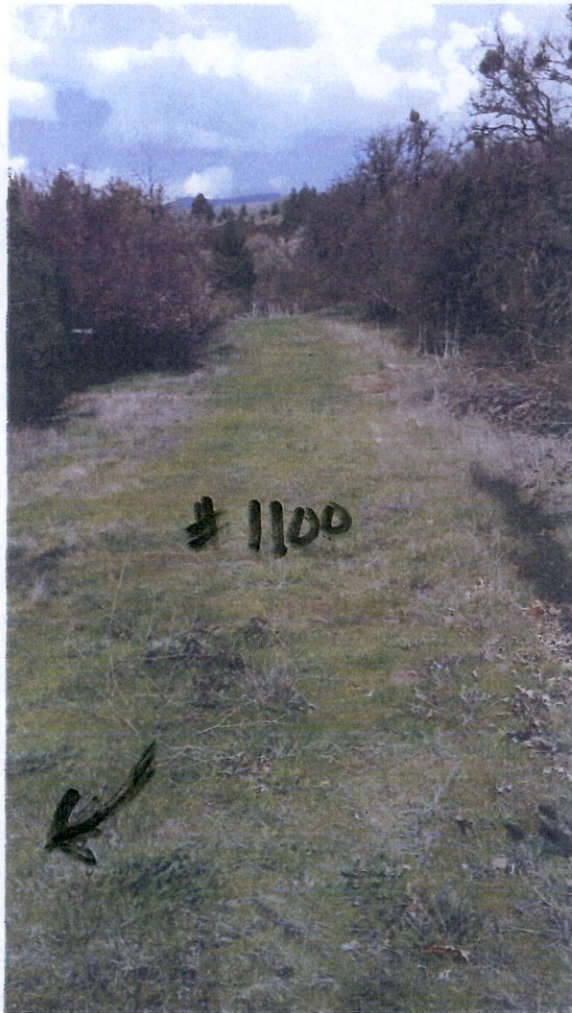

S. MAZOR 1280 OAK ST. LOT # 300

← 60' →

MAZOR GATE  
# 300