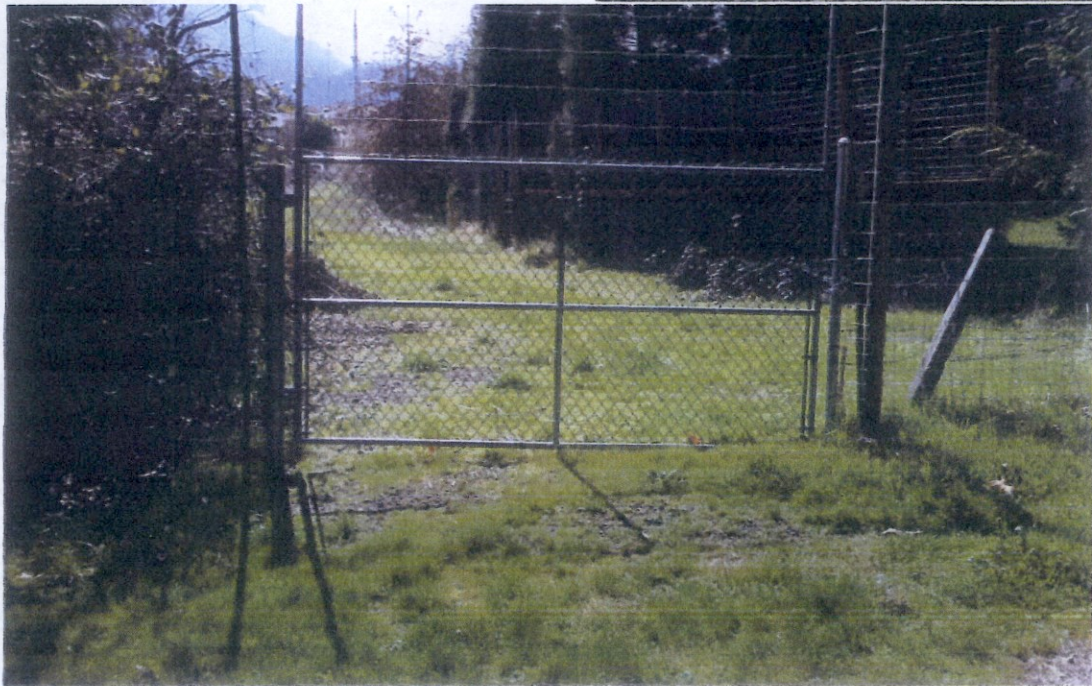

S. MAZOR 1280 OAK ST. LOT # 300

← 60' →

MAZOR GATE  
# 300