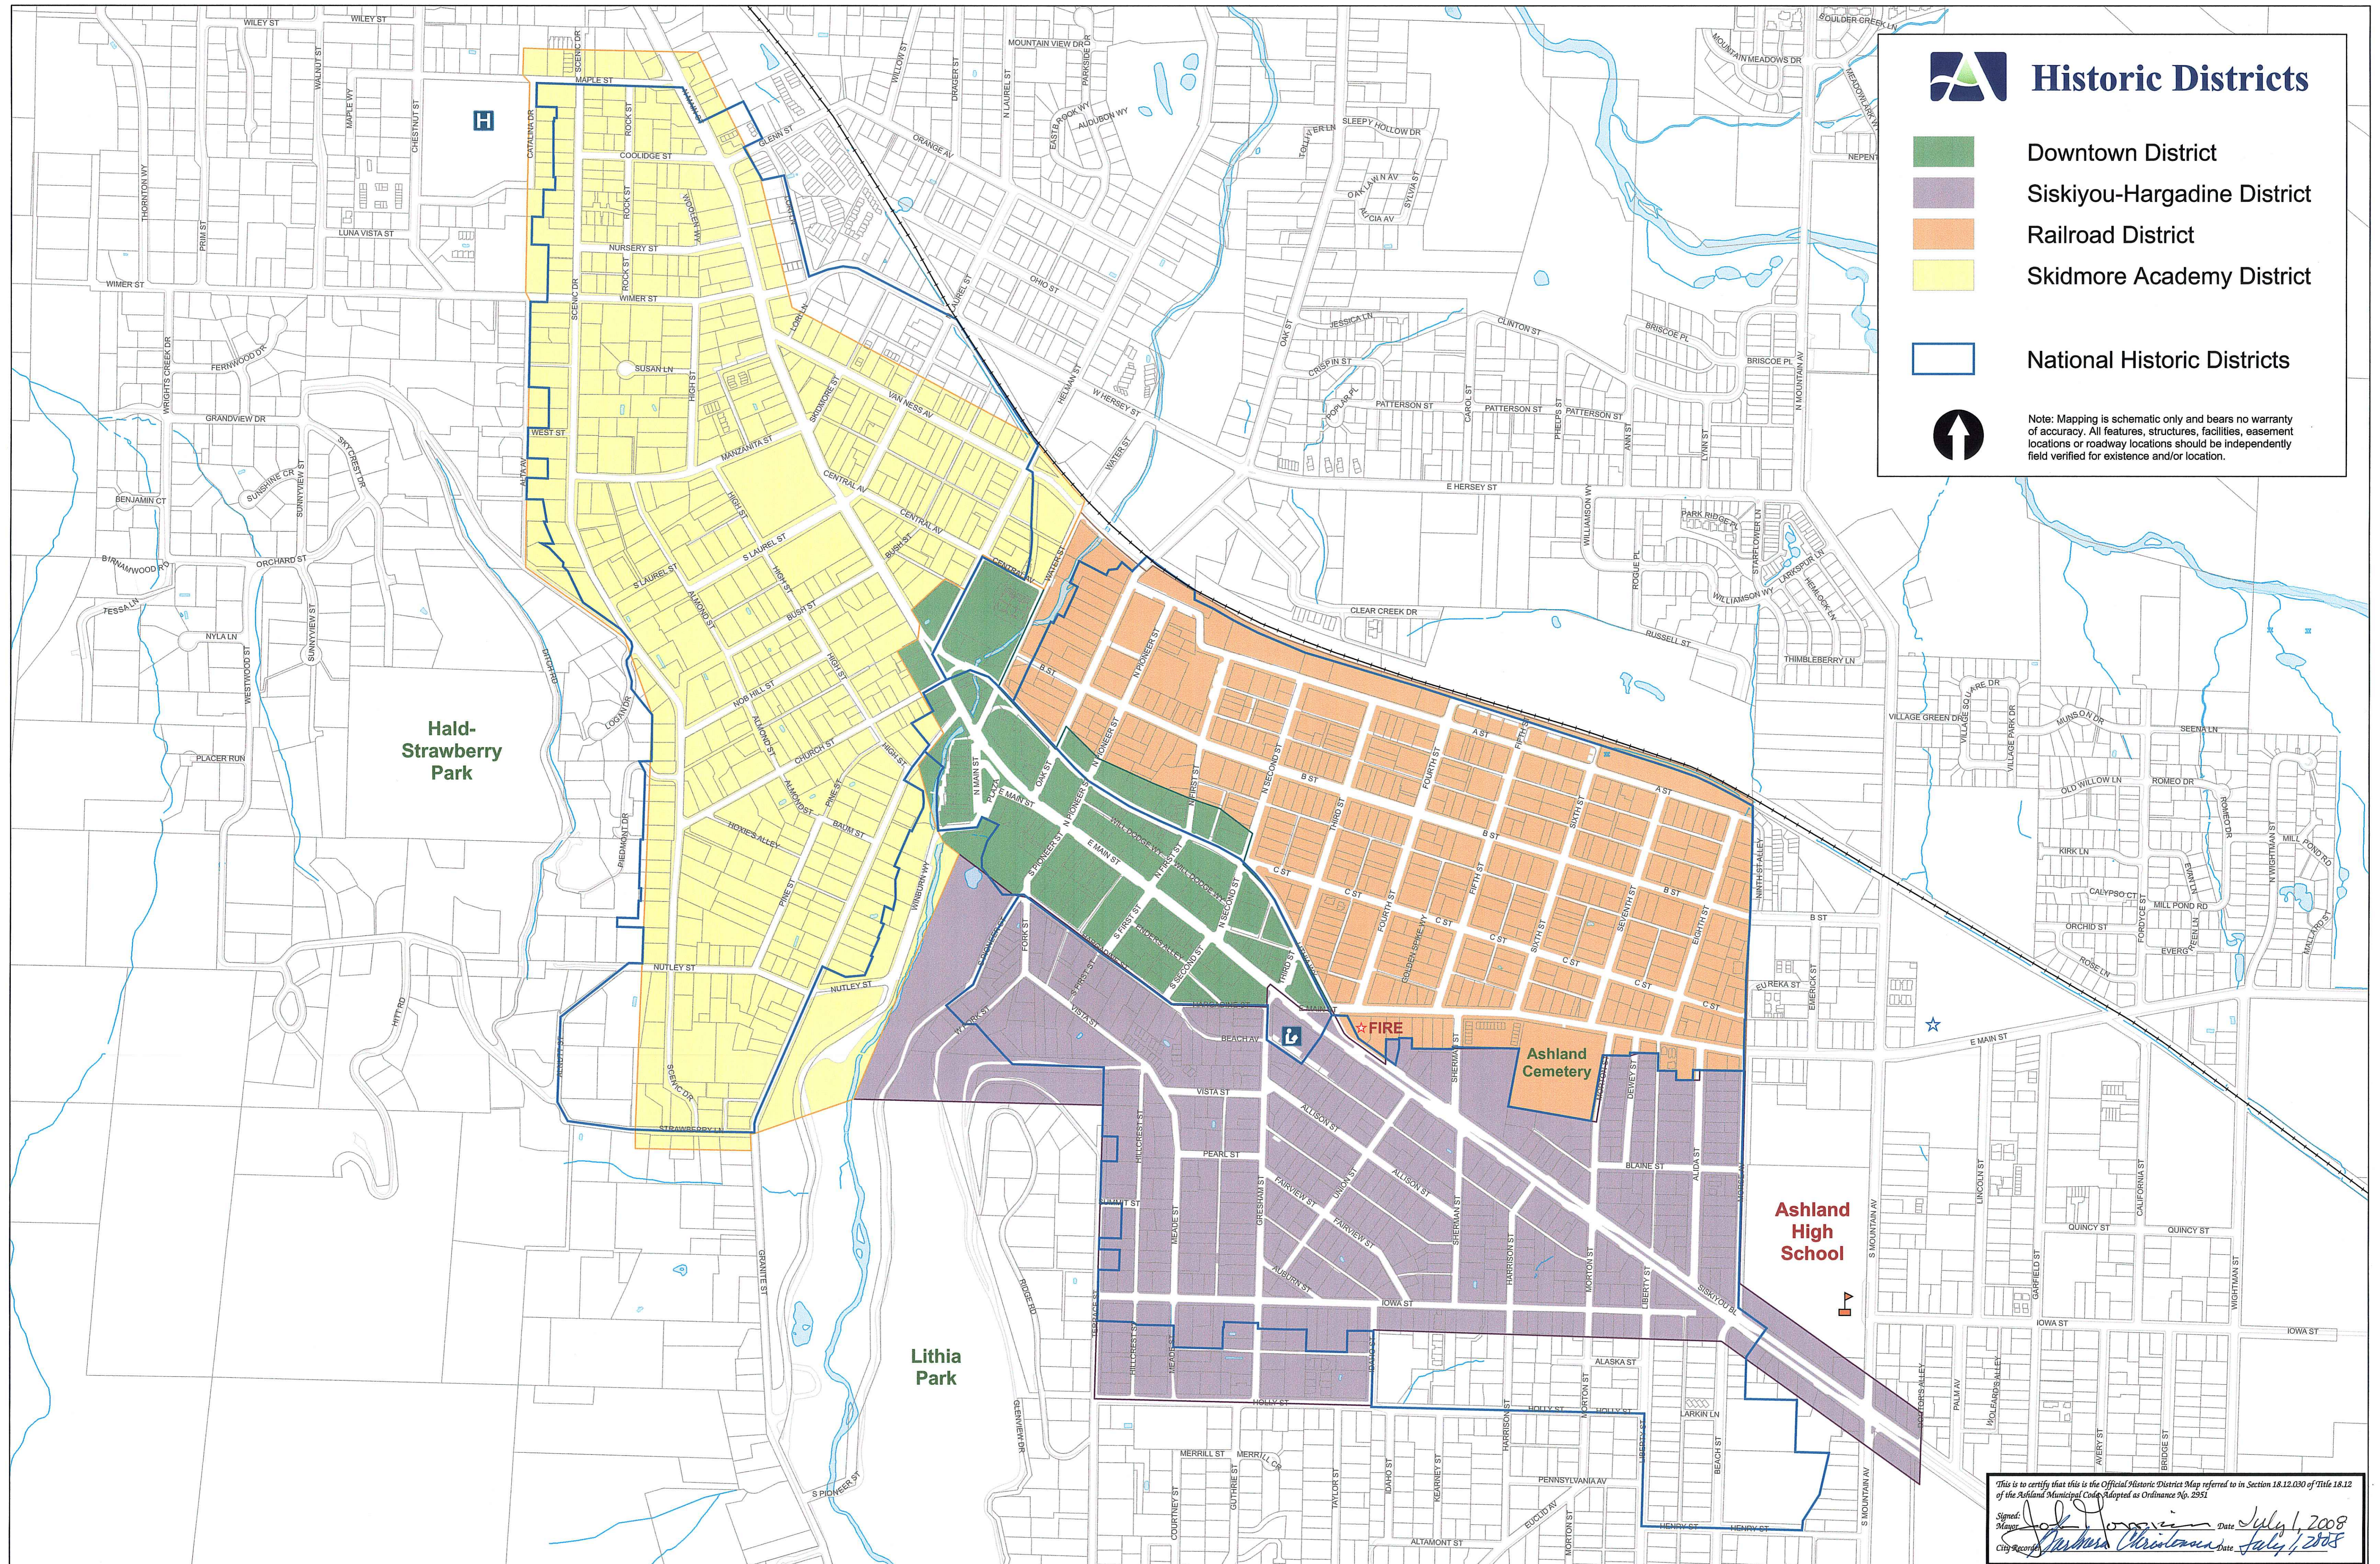

Historic Districts

- Downtown District
- Siskiyou-Hargadine District
- Railroad District
- Skidmore Academy District
- National Historic Districts

Note: Mapping is schematic only and bears no warranty of accuracy. All features, structures, facilities, easement locations or roadway locations should be independently field verified for existence and/or location.

This is to certify that this is the Official Historic District Map referred to in Section 18.12.030 of Title 18.12 of the Ashland Municipal Code, adopted as Ordinance No. 2951.

Signed: *[Signature]* Date: July 1, 2008
 Mayor: *[Signature]* Date: July 1, 2008
 City Recorder: *[Signature]* Date: July 1, 2008