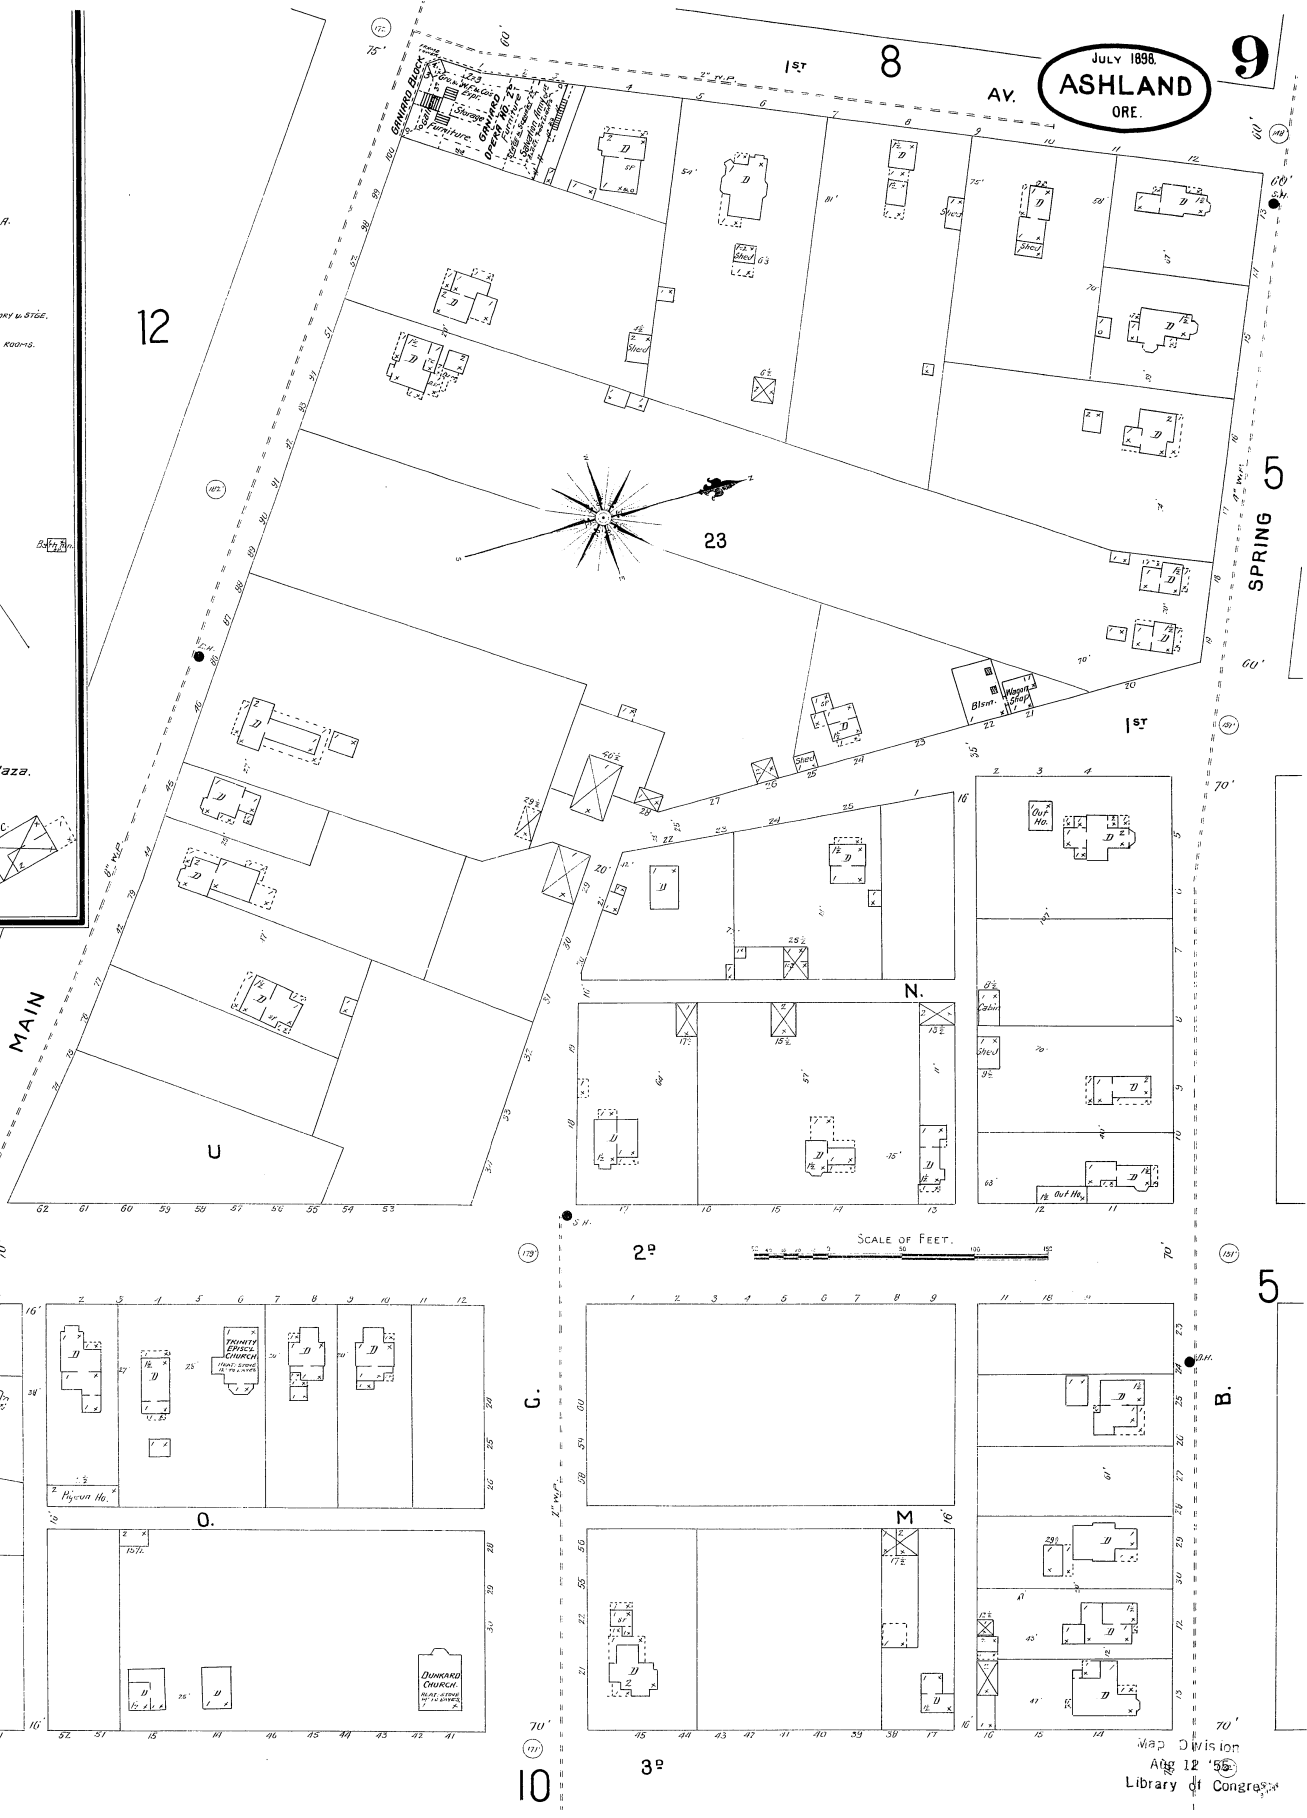

JULY 1898.
ASHLAND
ORE.

200

Located 2 miles S.E. of Plaza.

Map Division
Aug 12 '55
Library of Congress