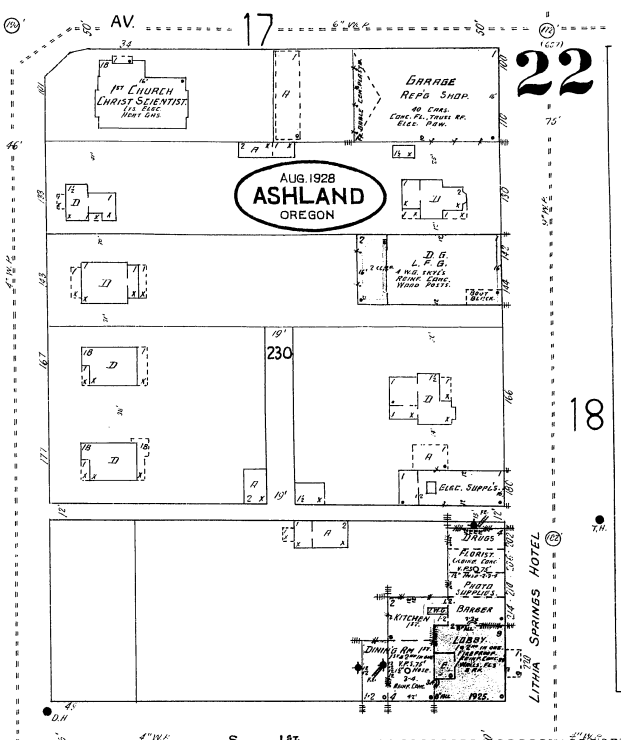

22

CITY PARK  
IN DEEP CANYON

S. PIONEER

AV. 17

22

18

E. MAIN

18

23

Scale of Feet  
Copyright 1928 by the Sanborn Map Co.