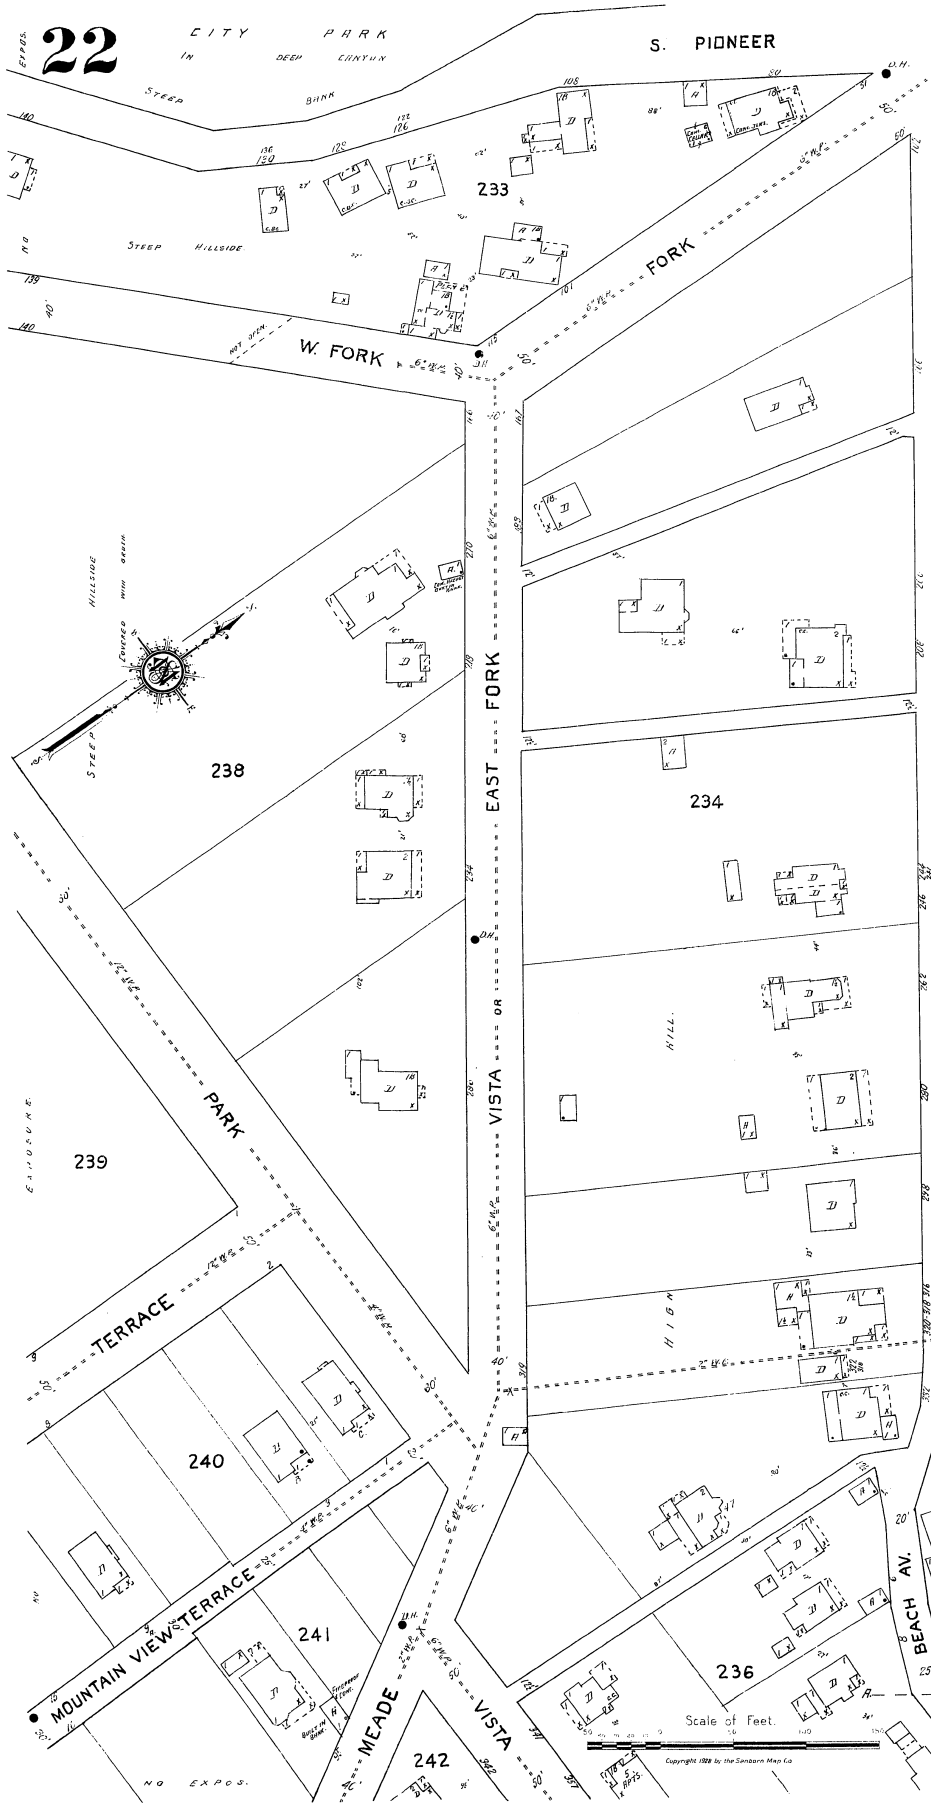

22

CITY PARK  
IN DEEP CANYON

S. PIONEER

AV. 17

22

18

E. MAIN

18

23

Scale of Feet  
Copyright 1928 by the Sanborn Map Co.