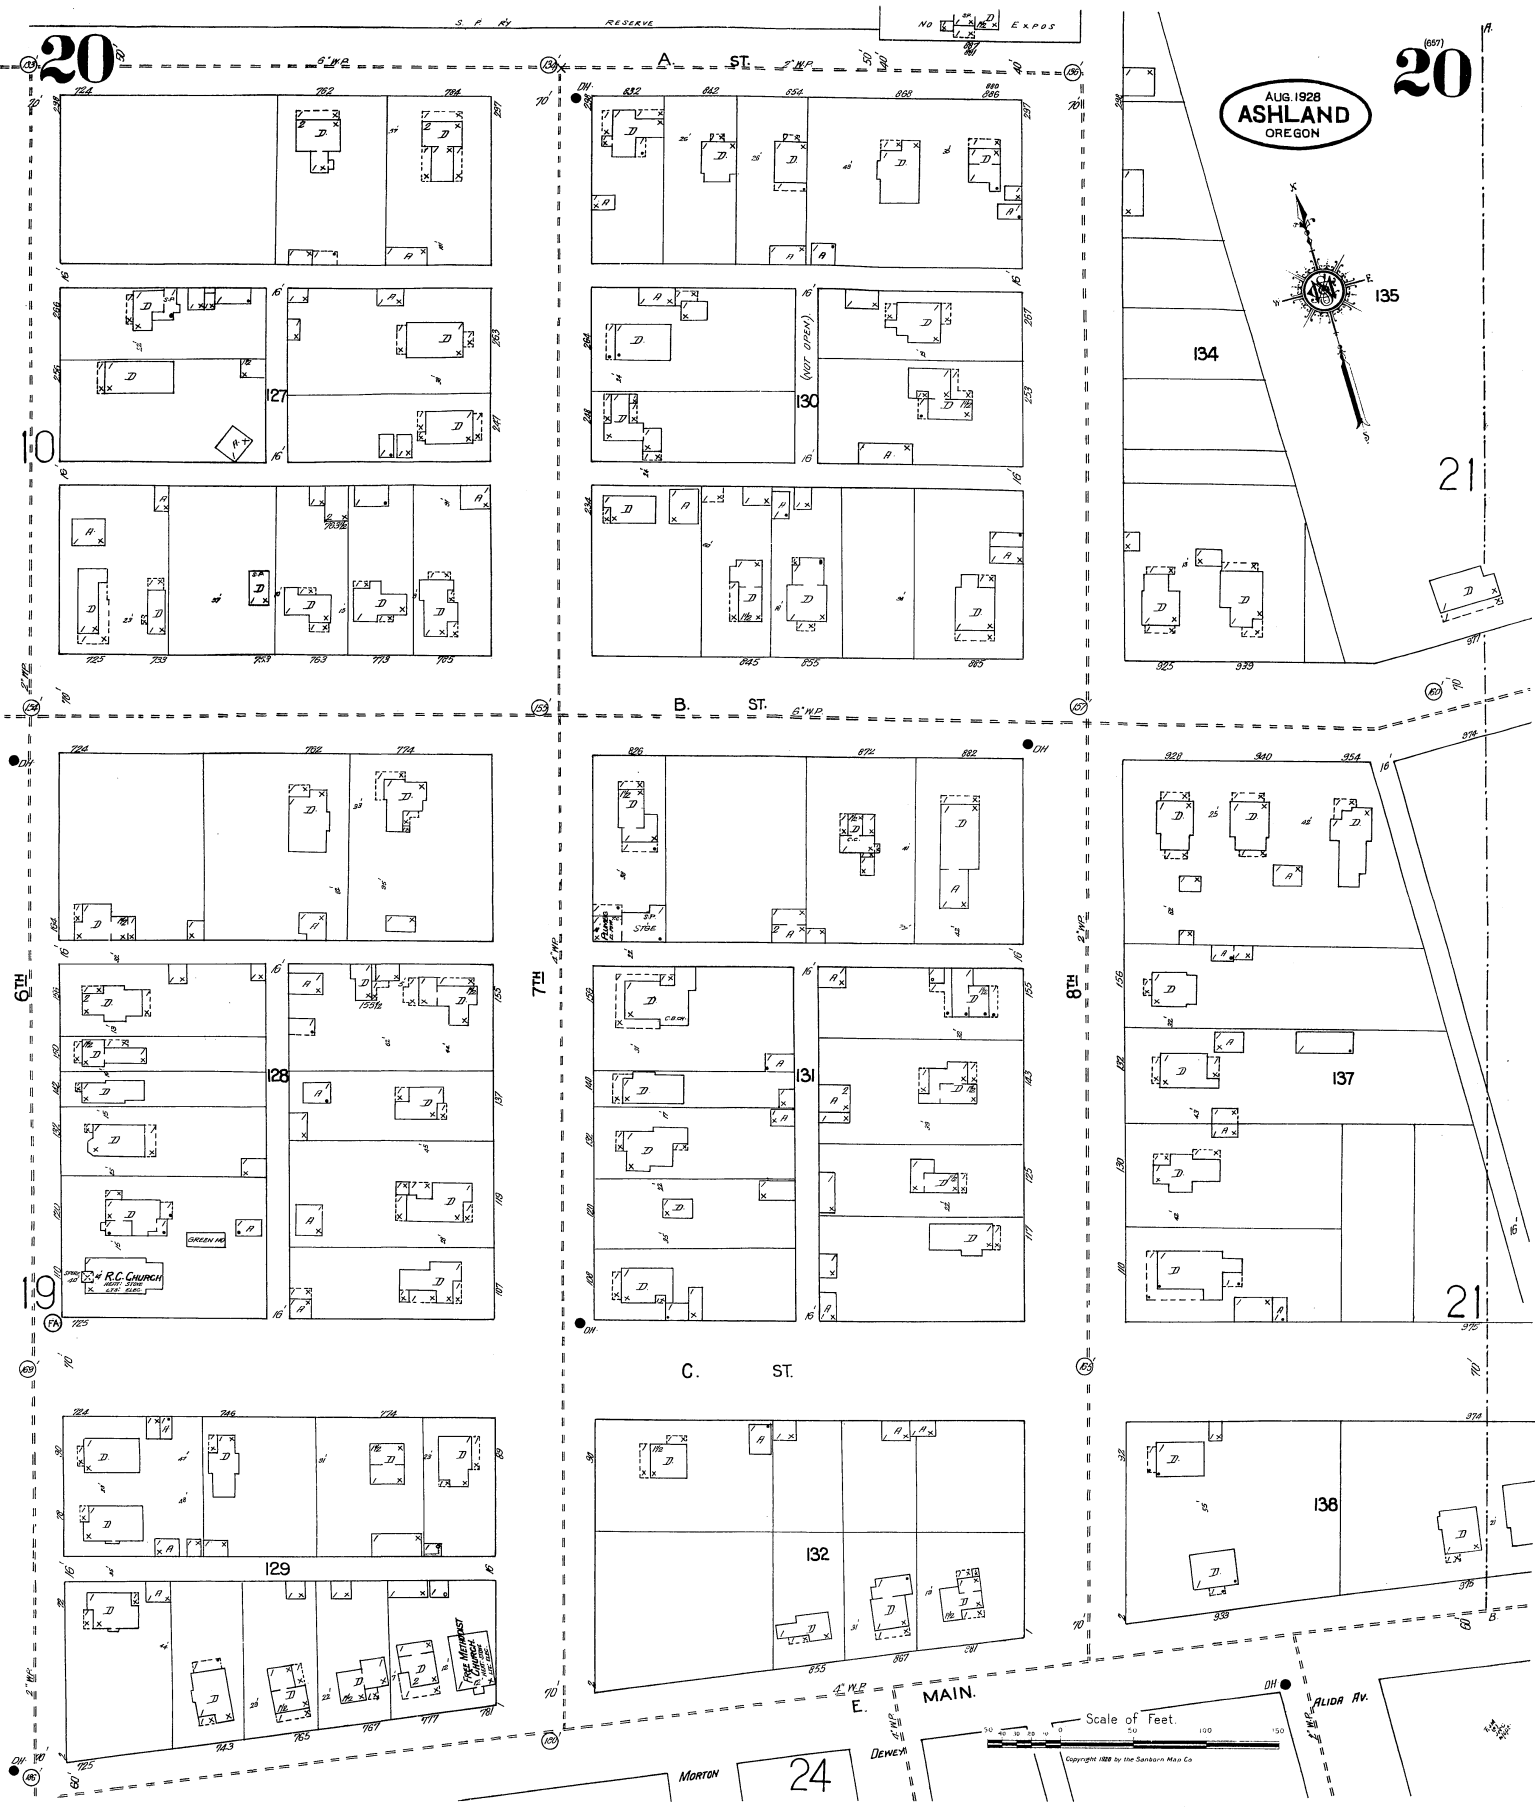

20

20

AUG. 1928  
ASHLAND  
OREGON

C. ST.

24

Scale of Feet.  
0 50 100 150  
Copyright 1928 by the Sanborn Map Co.

6TH

7TH

8TH

19

21

E. MAIN.

ALIDA AV.

MORTON

DEWEY

135