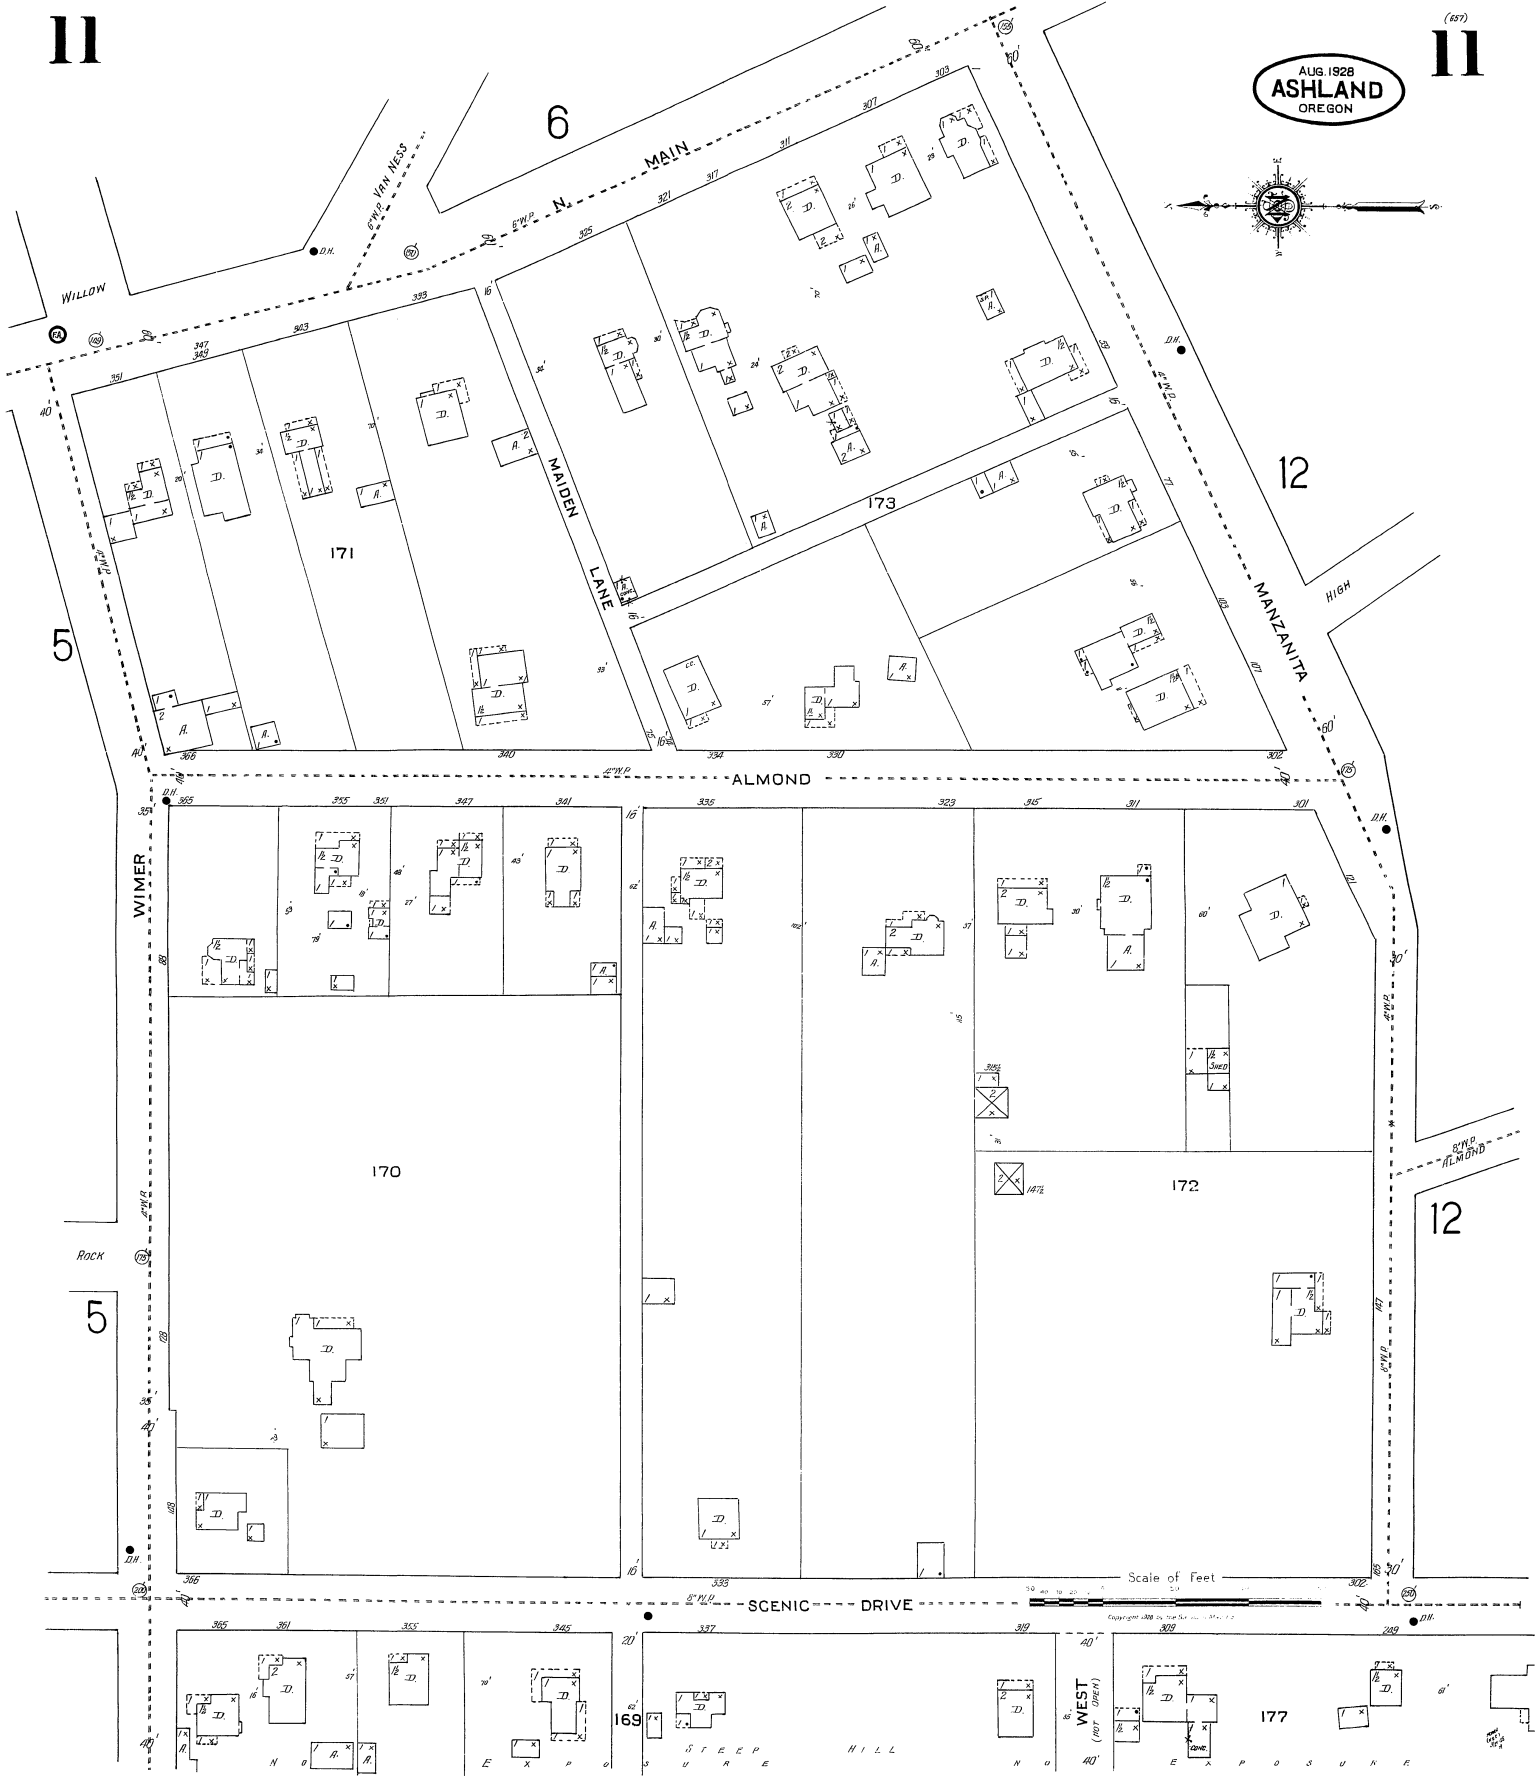

AUG 1928
ASHLAND
OREGON

Scale of Feet

Copyright 1928 by Geo. F. Hill, Inc.

SCENIC DRIVE

WEST
(NOT SHOWN)

STEEP HILL

N B R R

E X P O