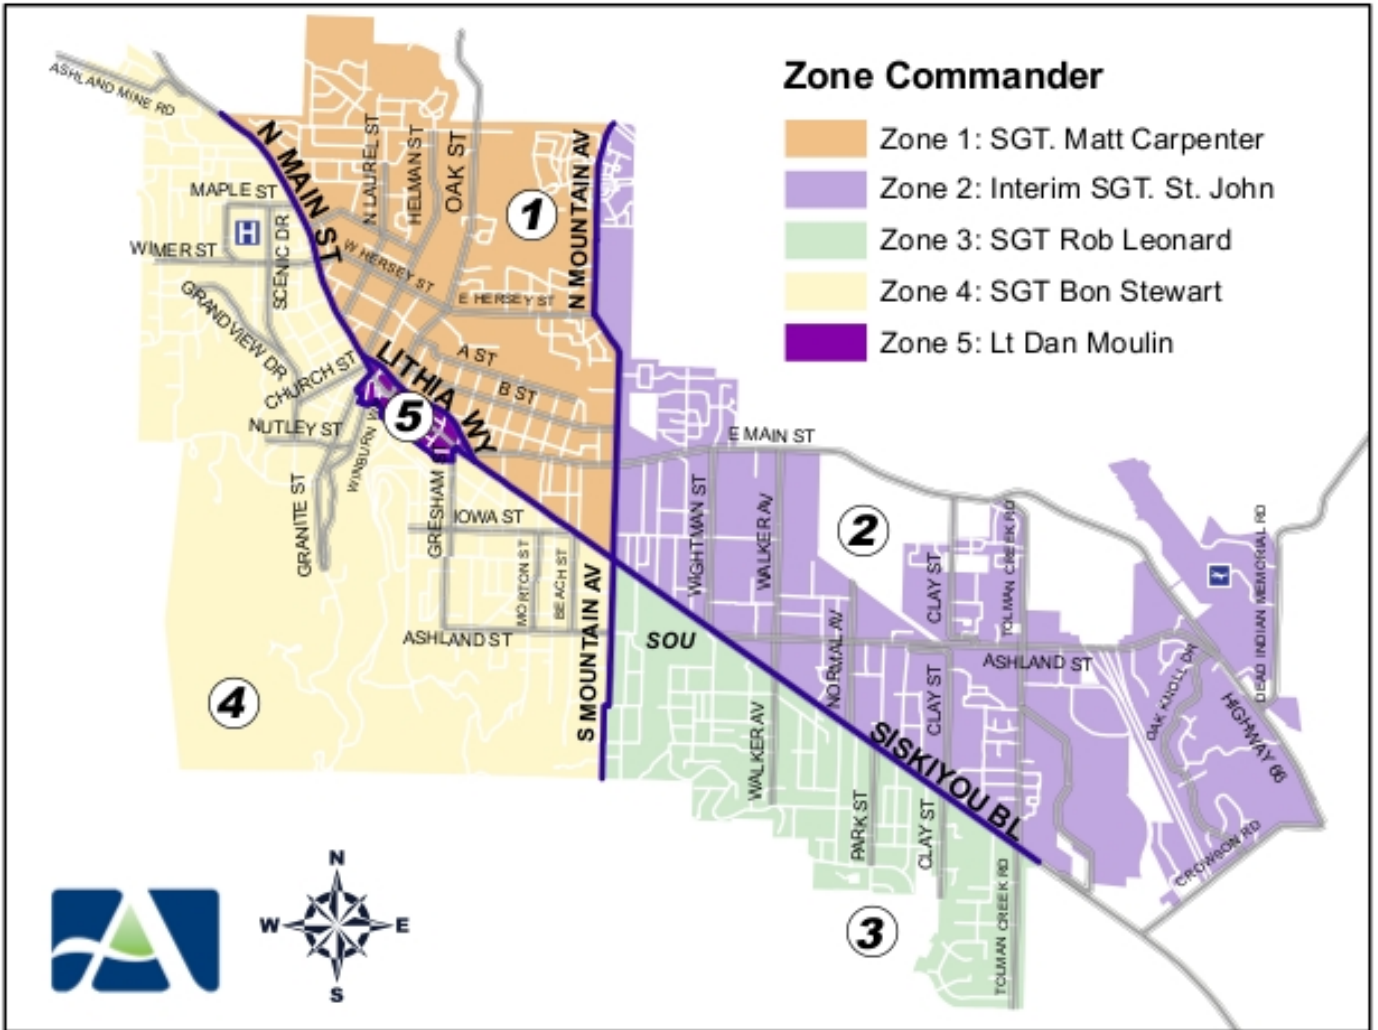

ASHLAND POLICE DEPARTMENT

1155 East Main Street, Ashland, Oregon 97520
Phone: (541)482-5211 Fax: (541)488-6008 Web: www.ashland.or.us

Report and Arrest Log

Reviewed by: _____ For the period of 08/12/2022 to 08/15/2022

AP220001687 [J222240103] [Area 4]	08/12/2022 03:37 AM	{WAR}
Location 1000 Block of ASHLAND ST		

AP220001688 [J222240204] [Area 3]	08/12/2022 08:37 AM	{BURG}
Location 1600 Block of PEACHEY RD