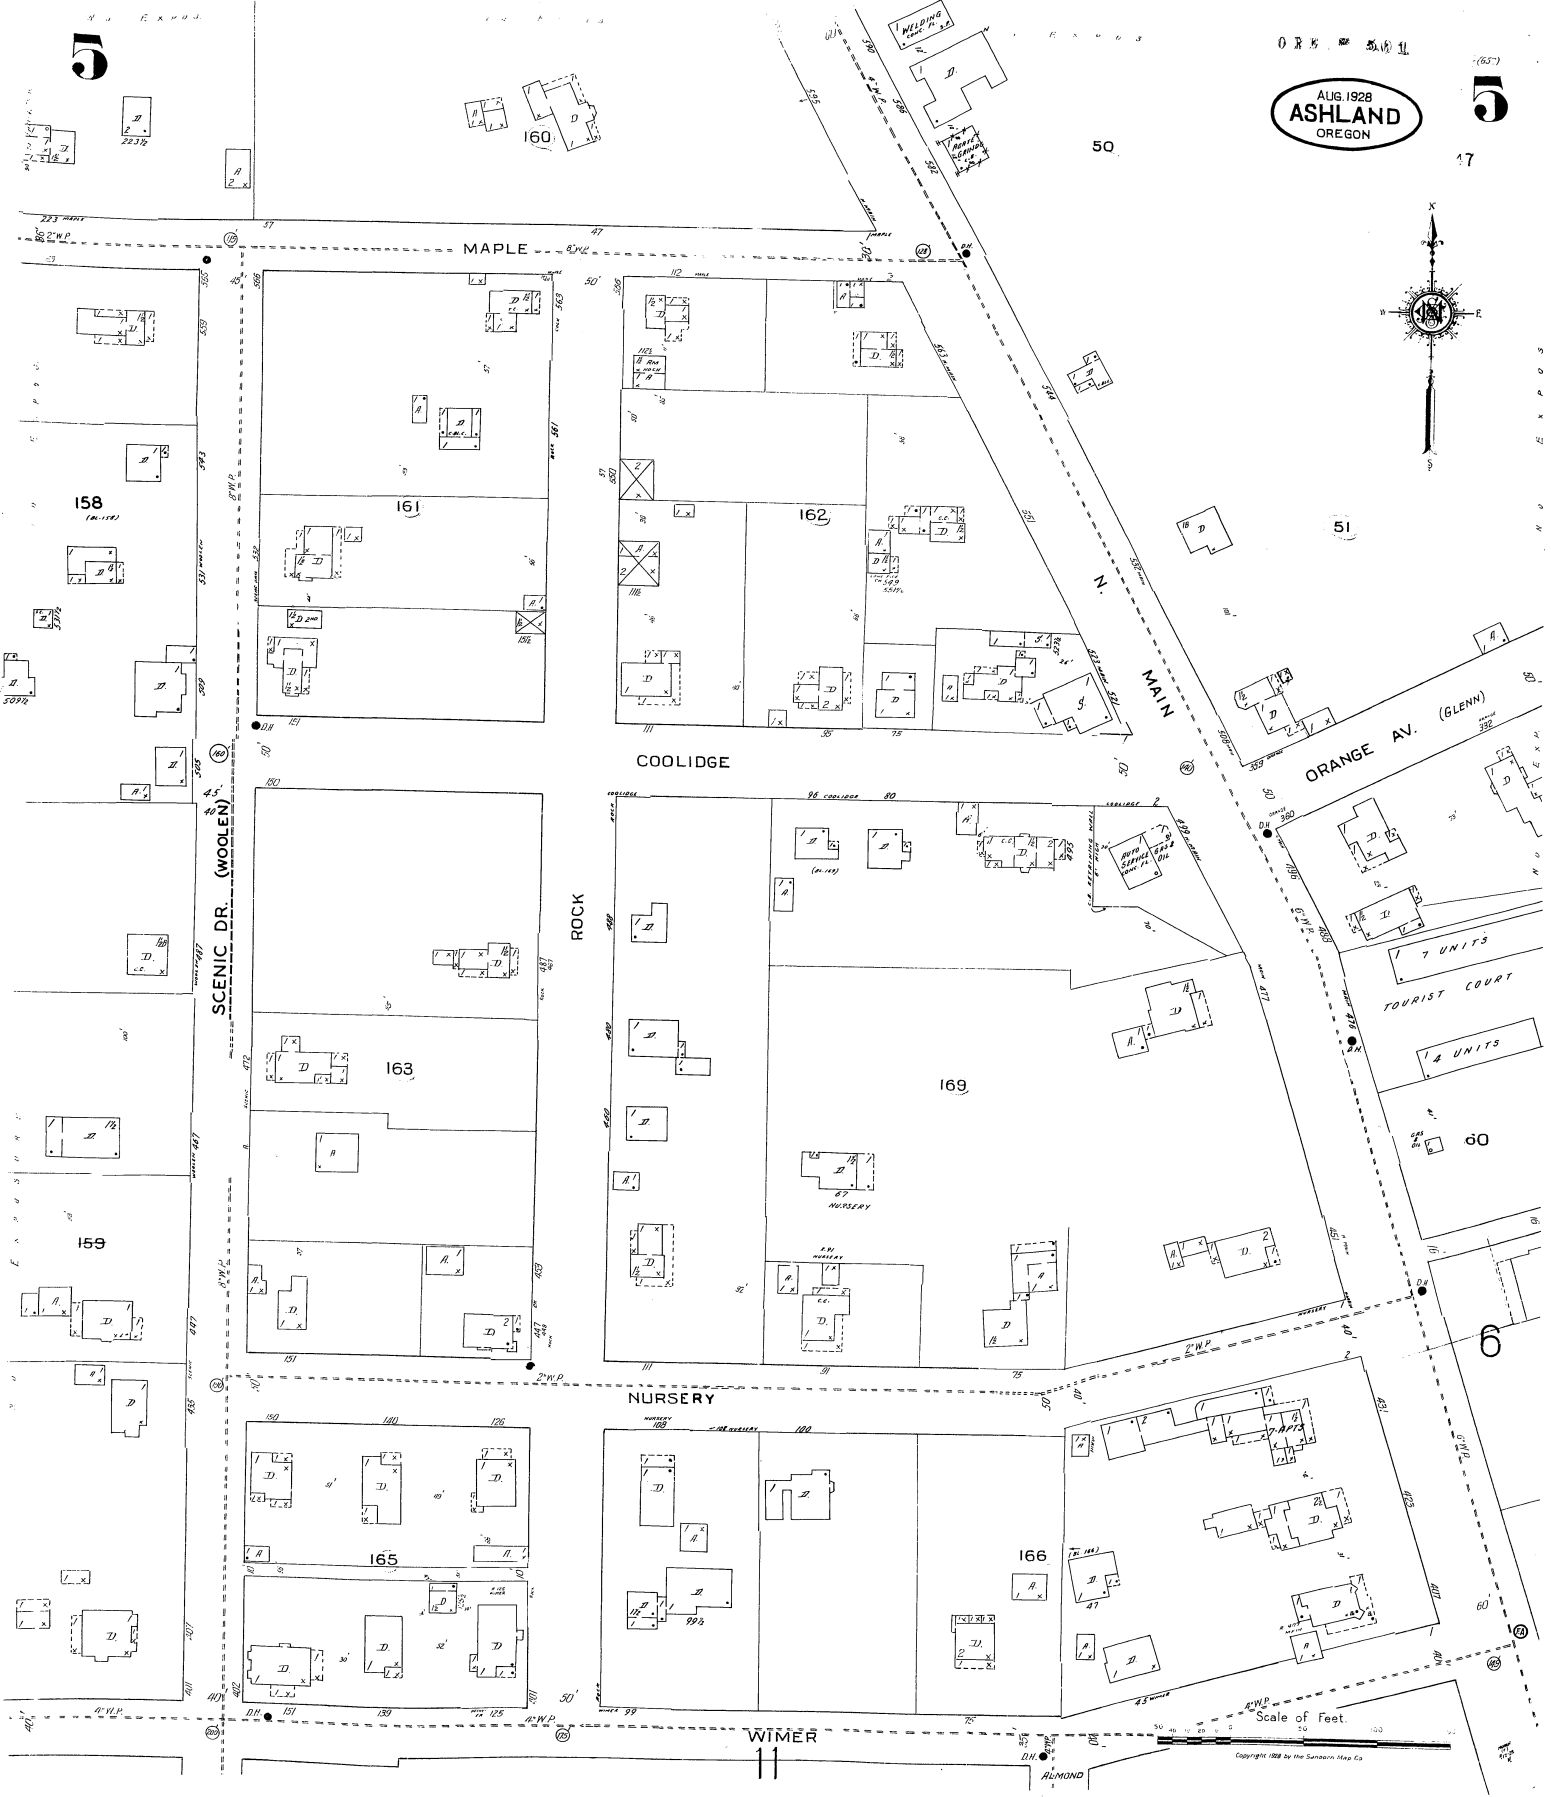

5

OREGON 36.01

AUG 1928
ASHLAND
OREGON

5

47

Scale of feet
Copyright 1928 by the Sunbeam Map Co.