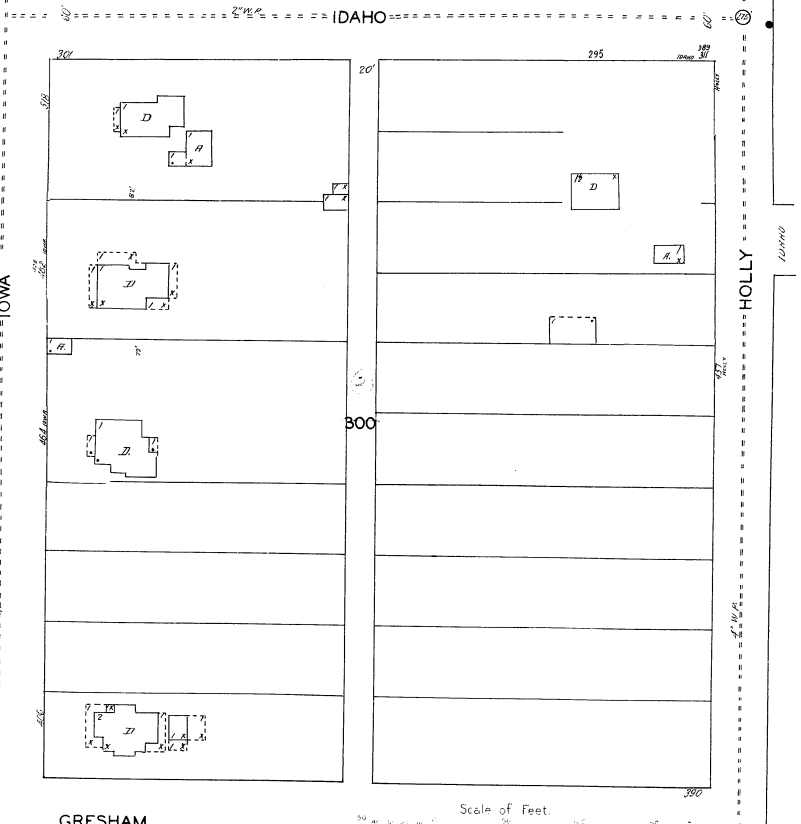

AUG 1928
ASHLAND
OREGON

GRESHAM

Scale of Feet

Copyright 1928 by the Seaboard Map Co