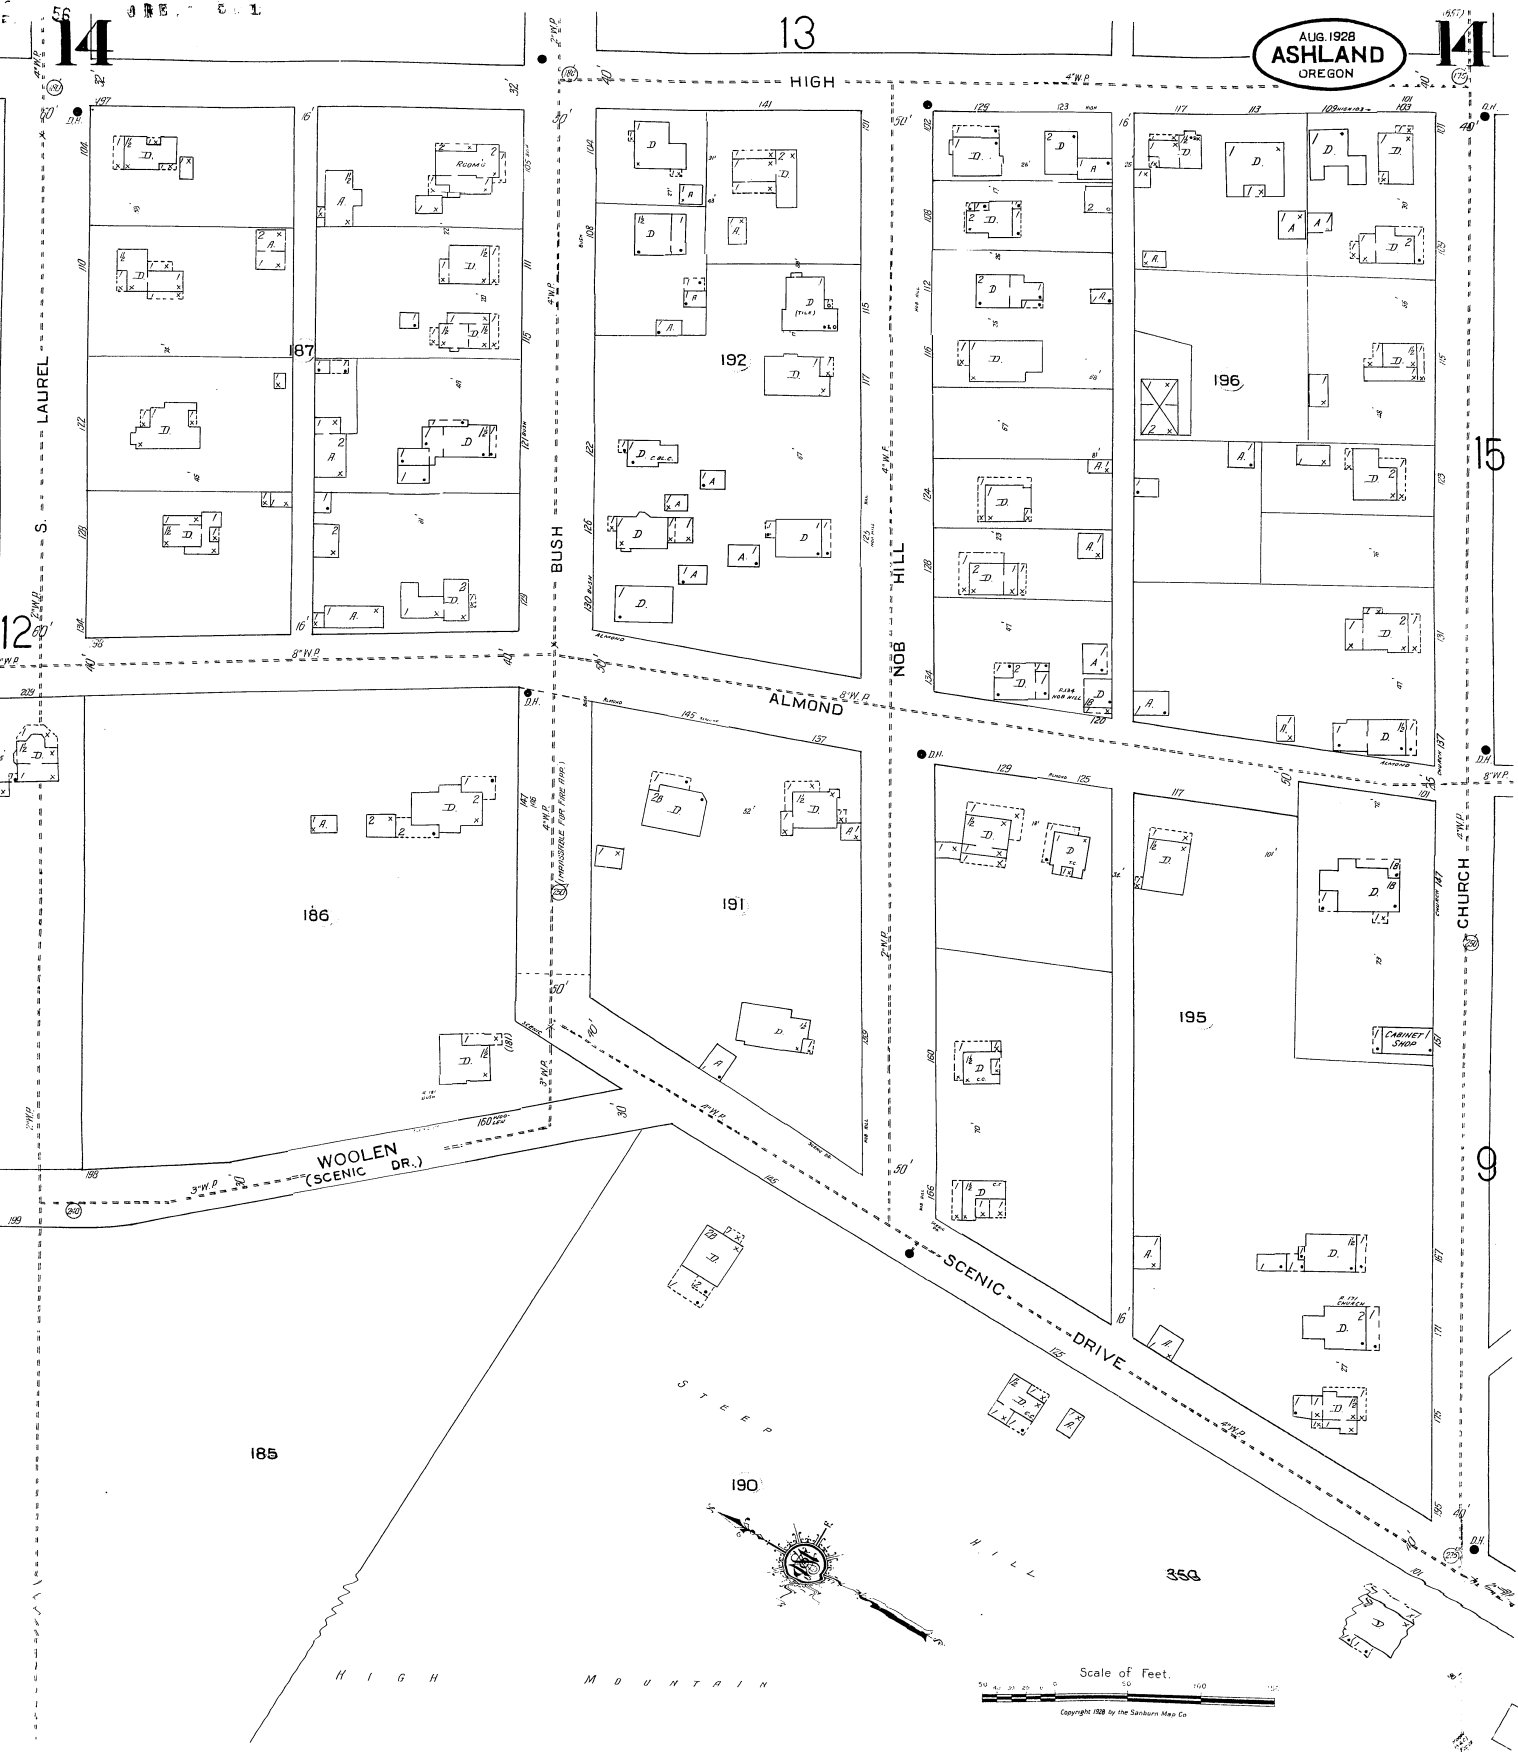

AUG. 1928  
ASHLAND  
OREGON

WOOLEN  
(SCENIC DR.)

SCENIC  
DRIVE

Scale of Feet.  
0 20 40 60 80 100 120  
Copyright 1928 by the Sanborn Map Co.