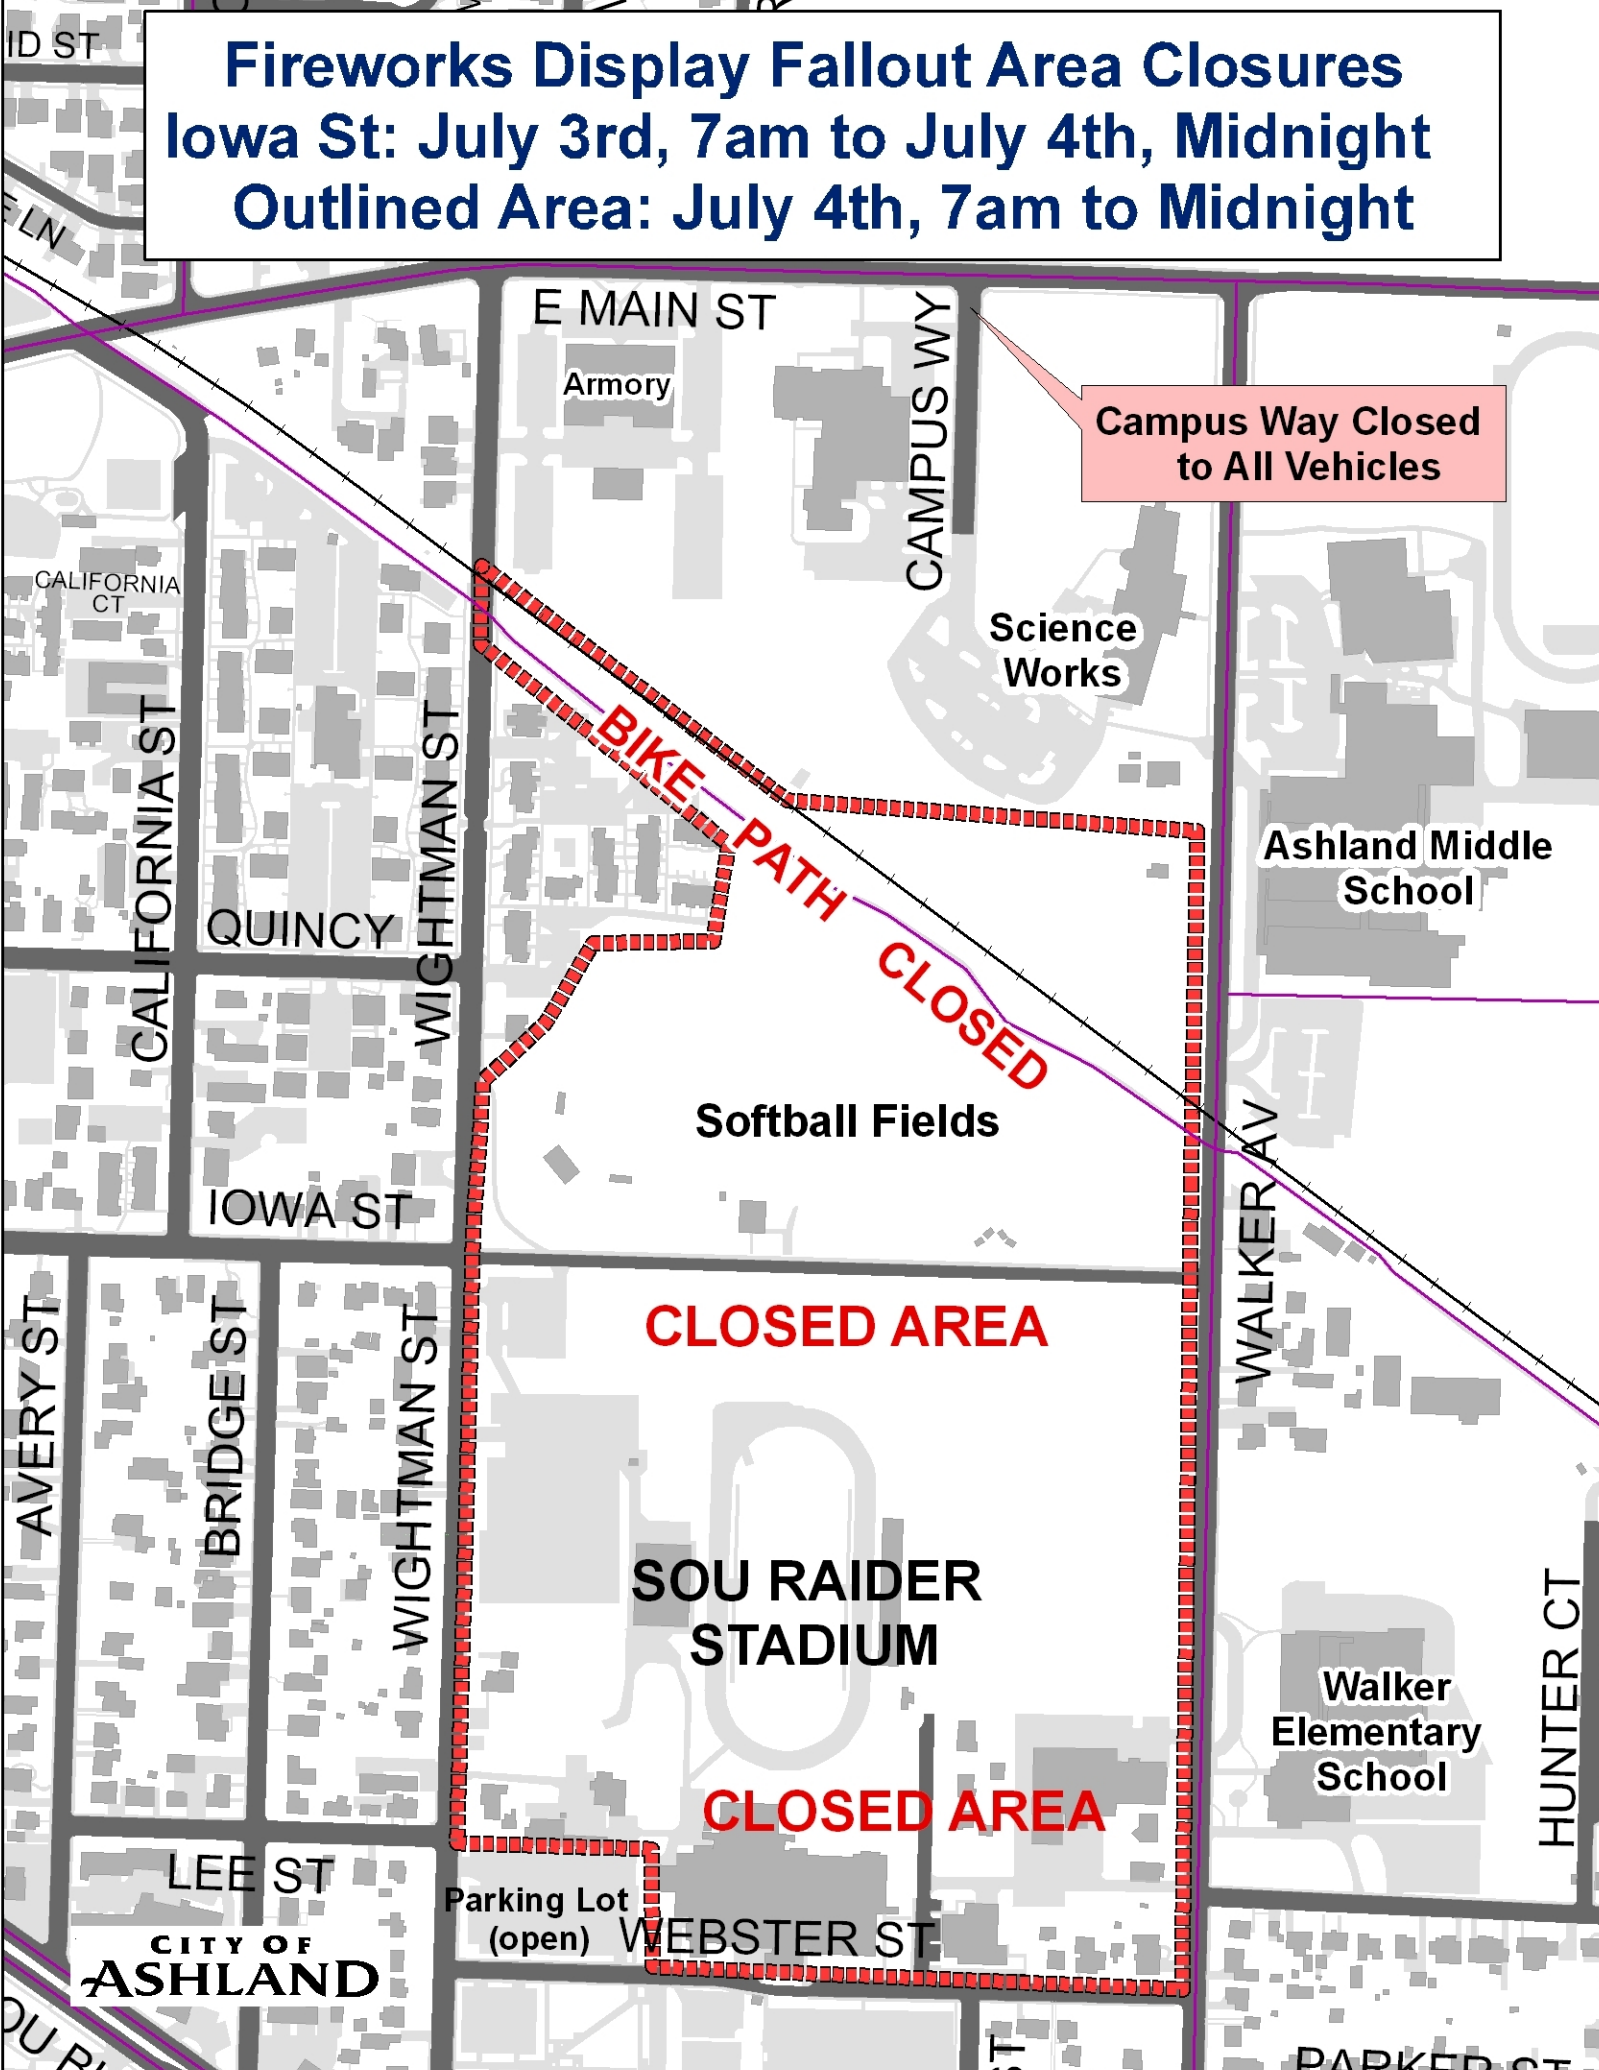

Fireworks Display Fallout Area Closures

Iowa St: July 3rd, 7am to July 4th, Midnight
Outlined Area: July 4th, 7am to Midnight

Campus Way Closed to All Vehicles

BIKE PATH CLOSED

CLOSED AREA

CLOSED AREA

CITY OF ASHLAND