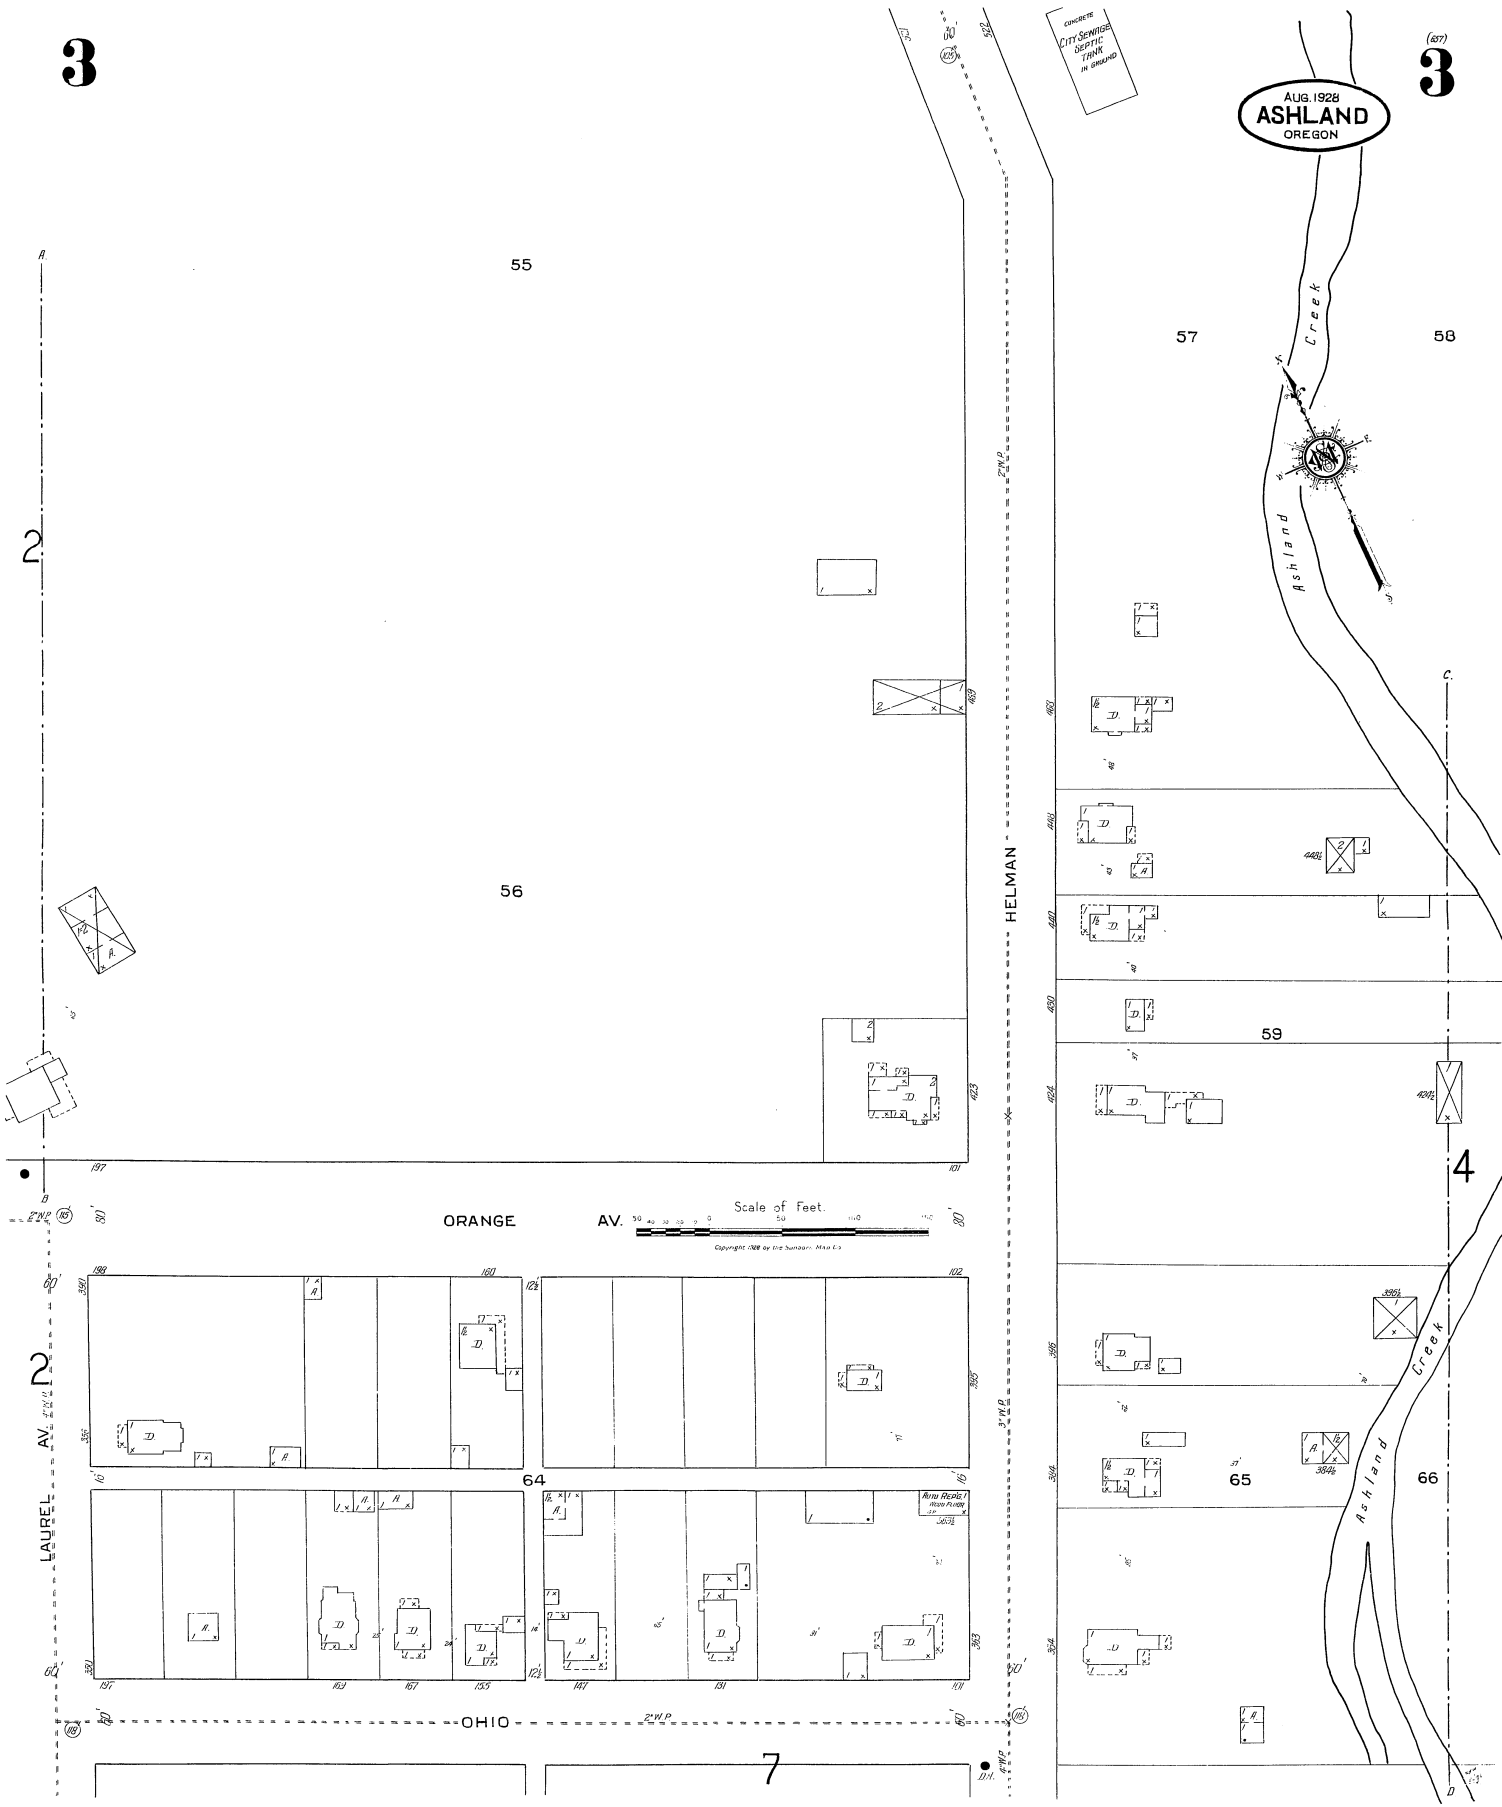

3

3

AUG. 1928  
ASHLAND  
OREGON

ORANGE

AV.

Scale of Feet.

LAUREL AV.

HELMAN

OHIO

Ashland Creek

4

7