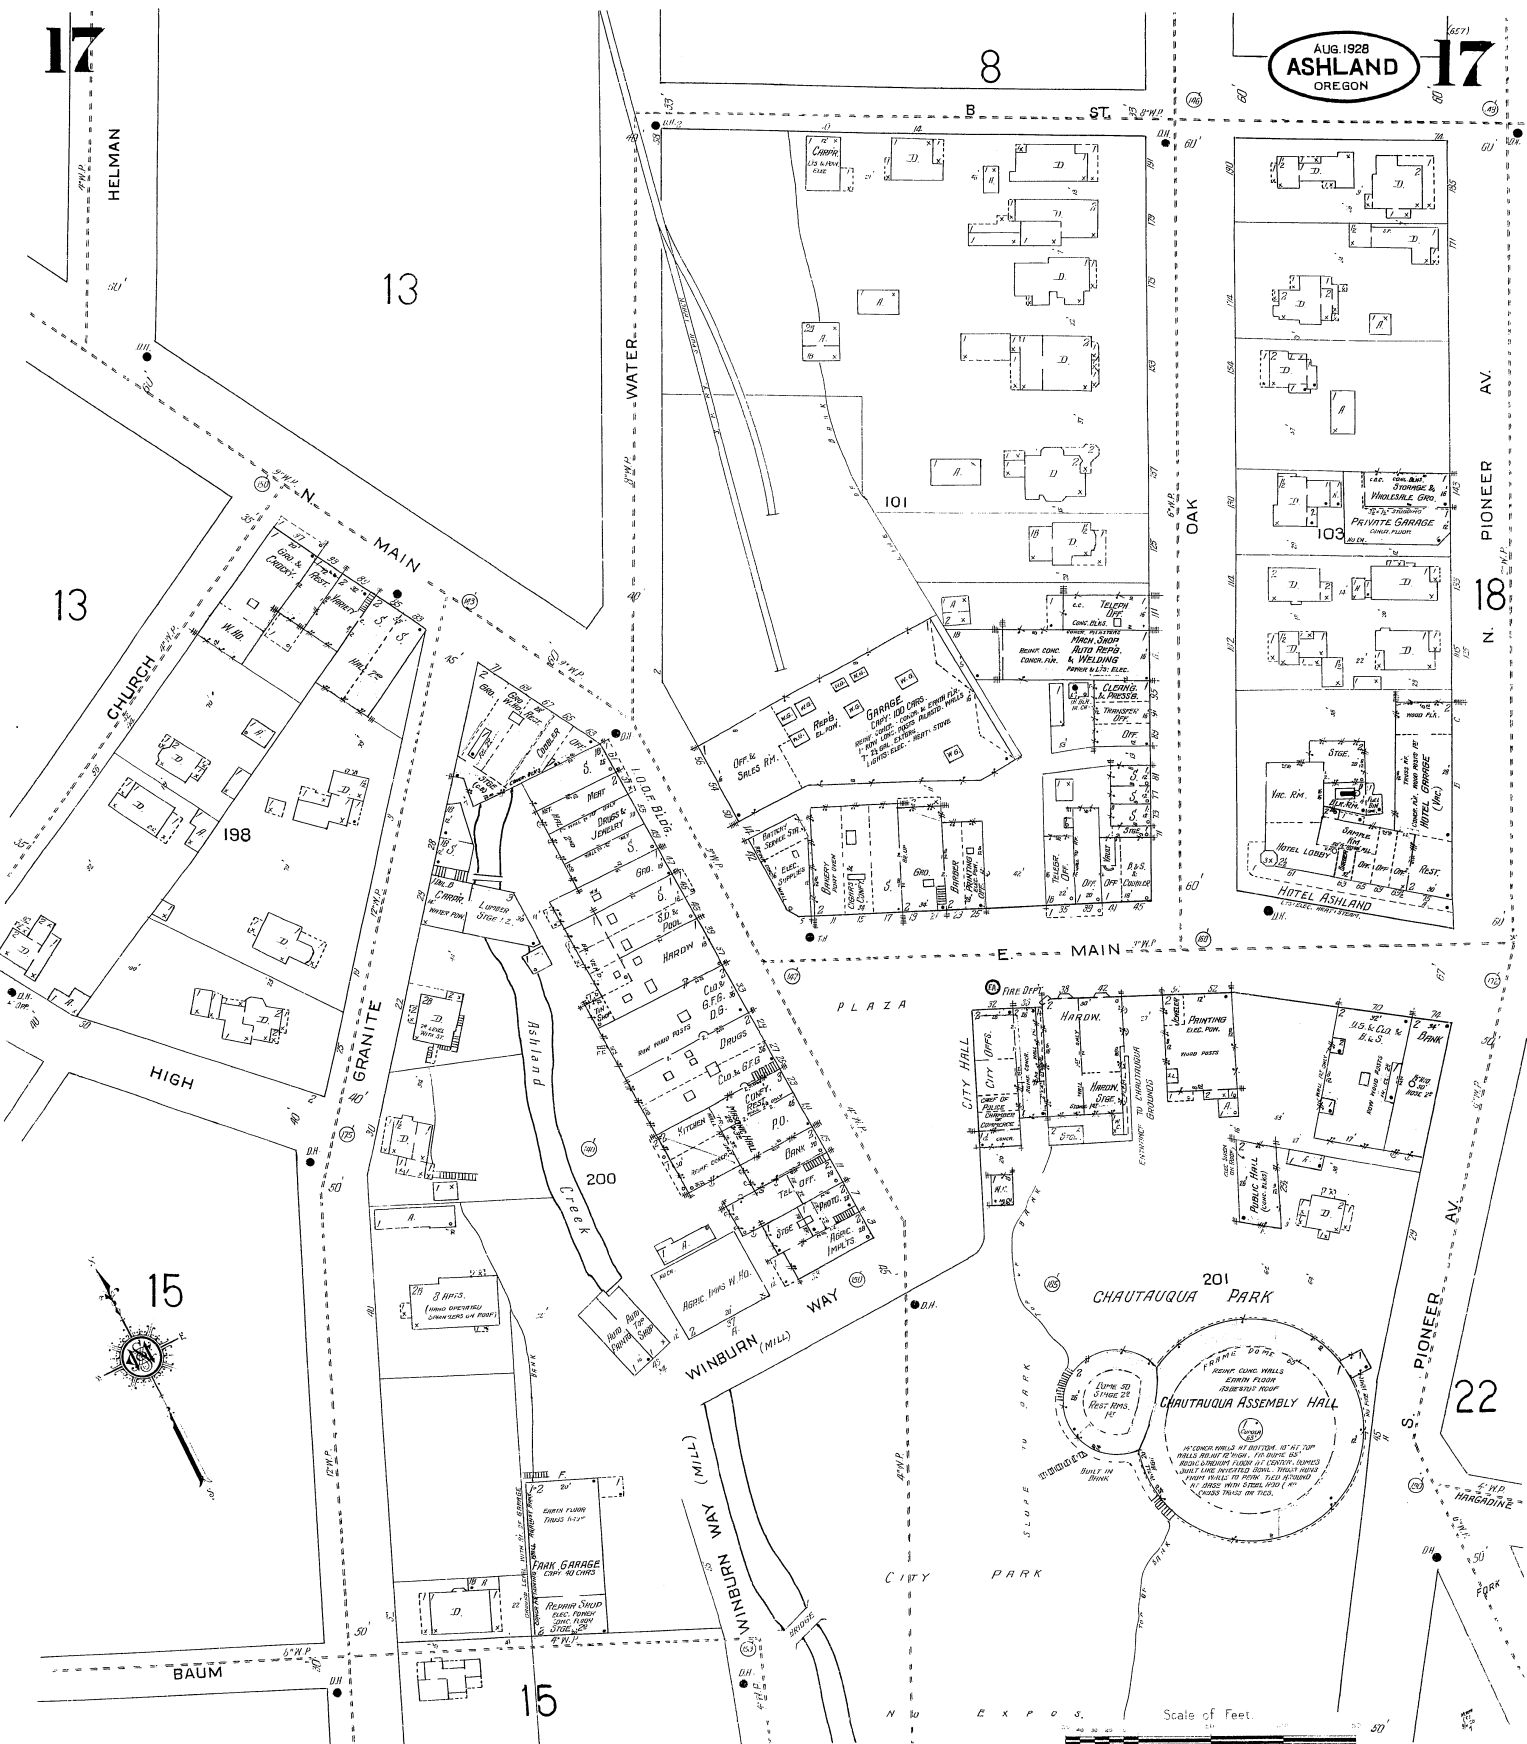

17

AUG. 1928
ASHLAND
OREGON

17

13

8

13

15

15

22

Scale of Feet.

Copyright 1928 by the Sanborn Map Co.