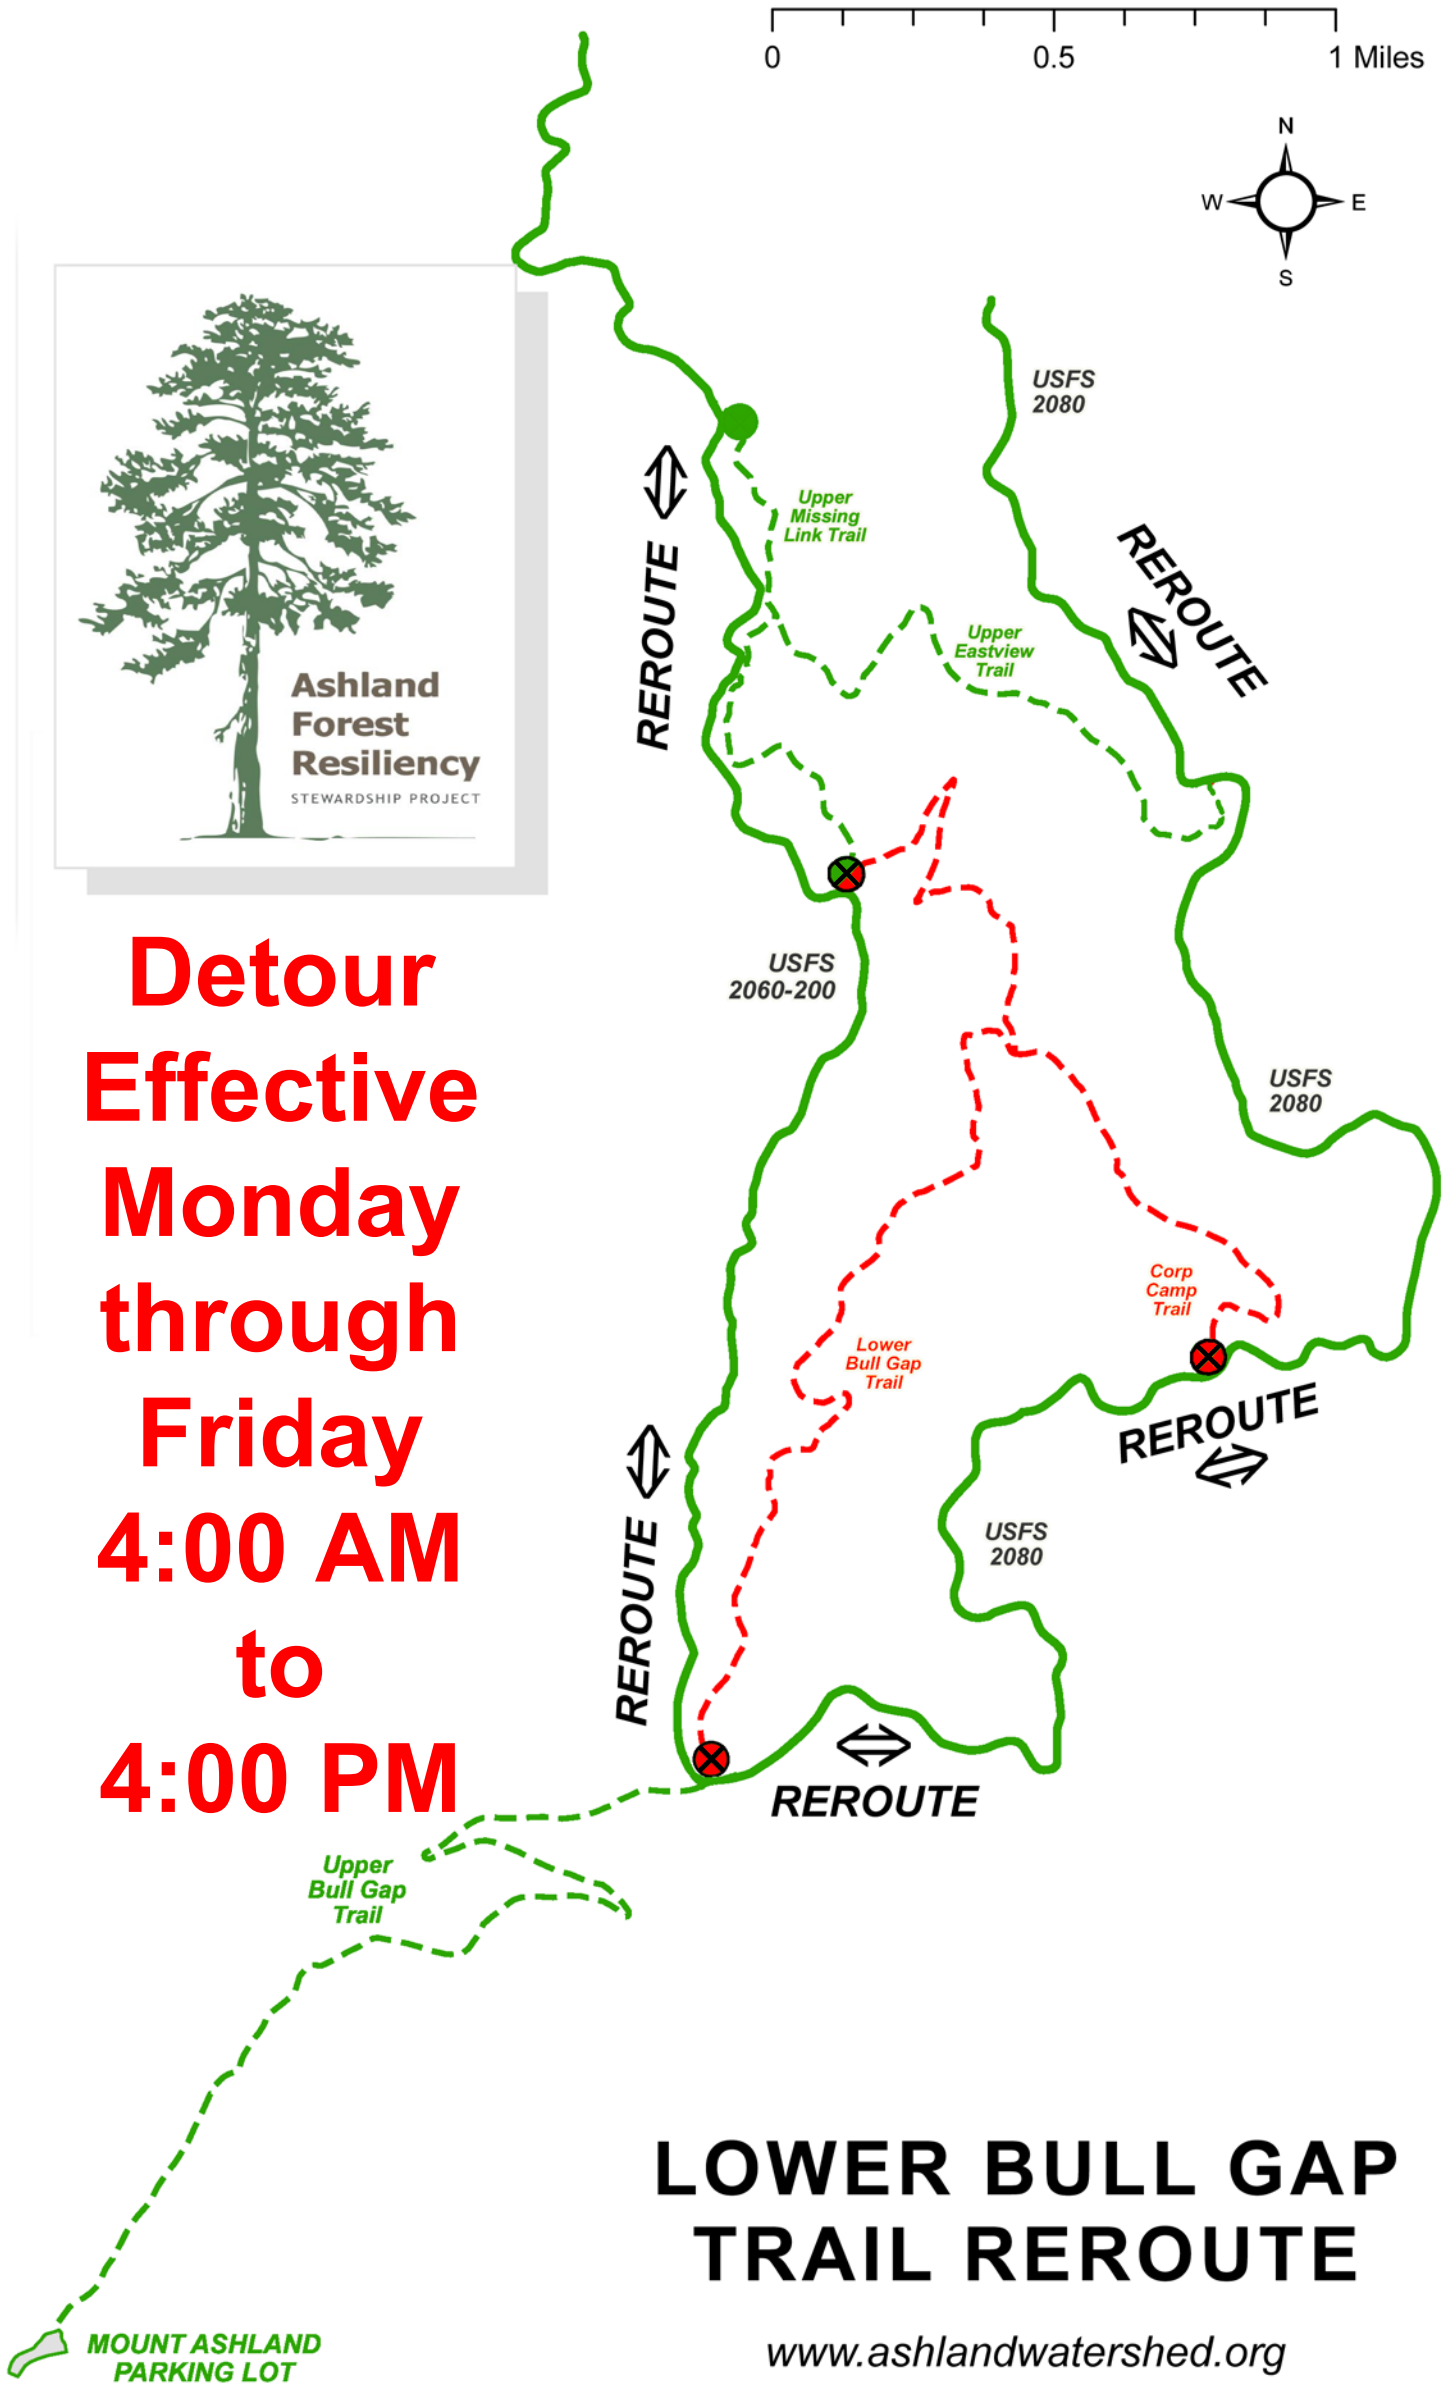

**Detour
Effective
Monday
through
Friday
4:00 AM
to
4:00 PM**

LOWER BULL GAP TRAIL REROUTE

www.ashlandwatershed.org