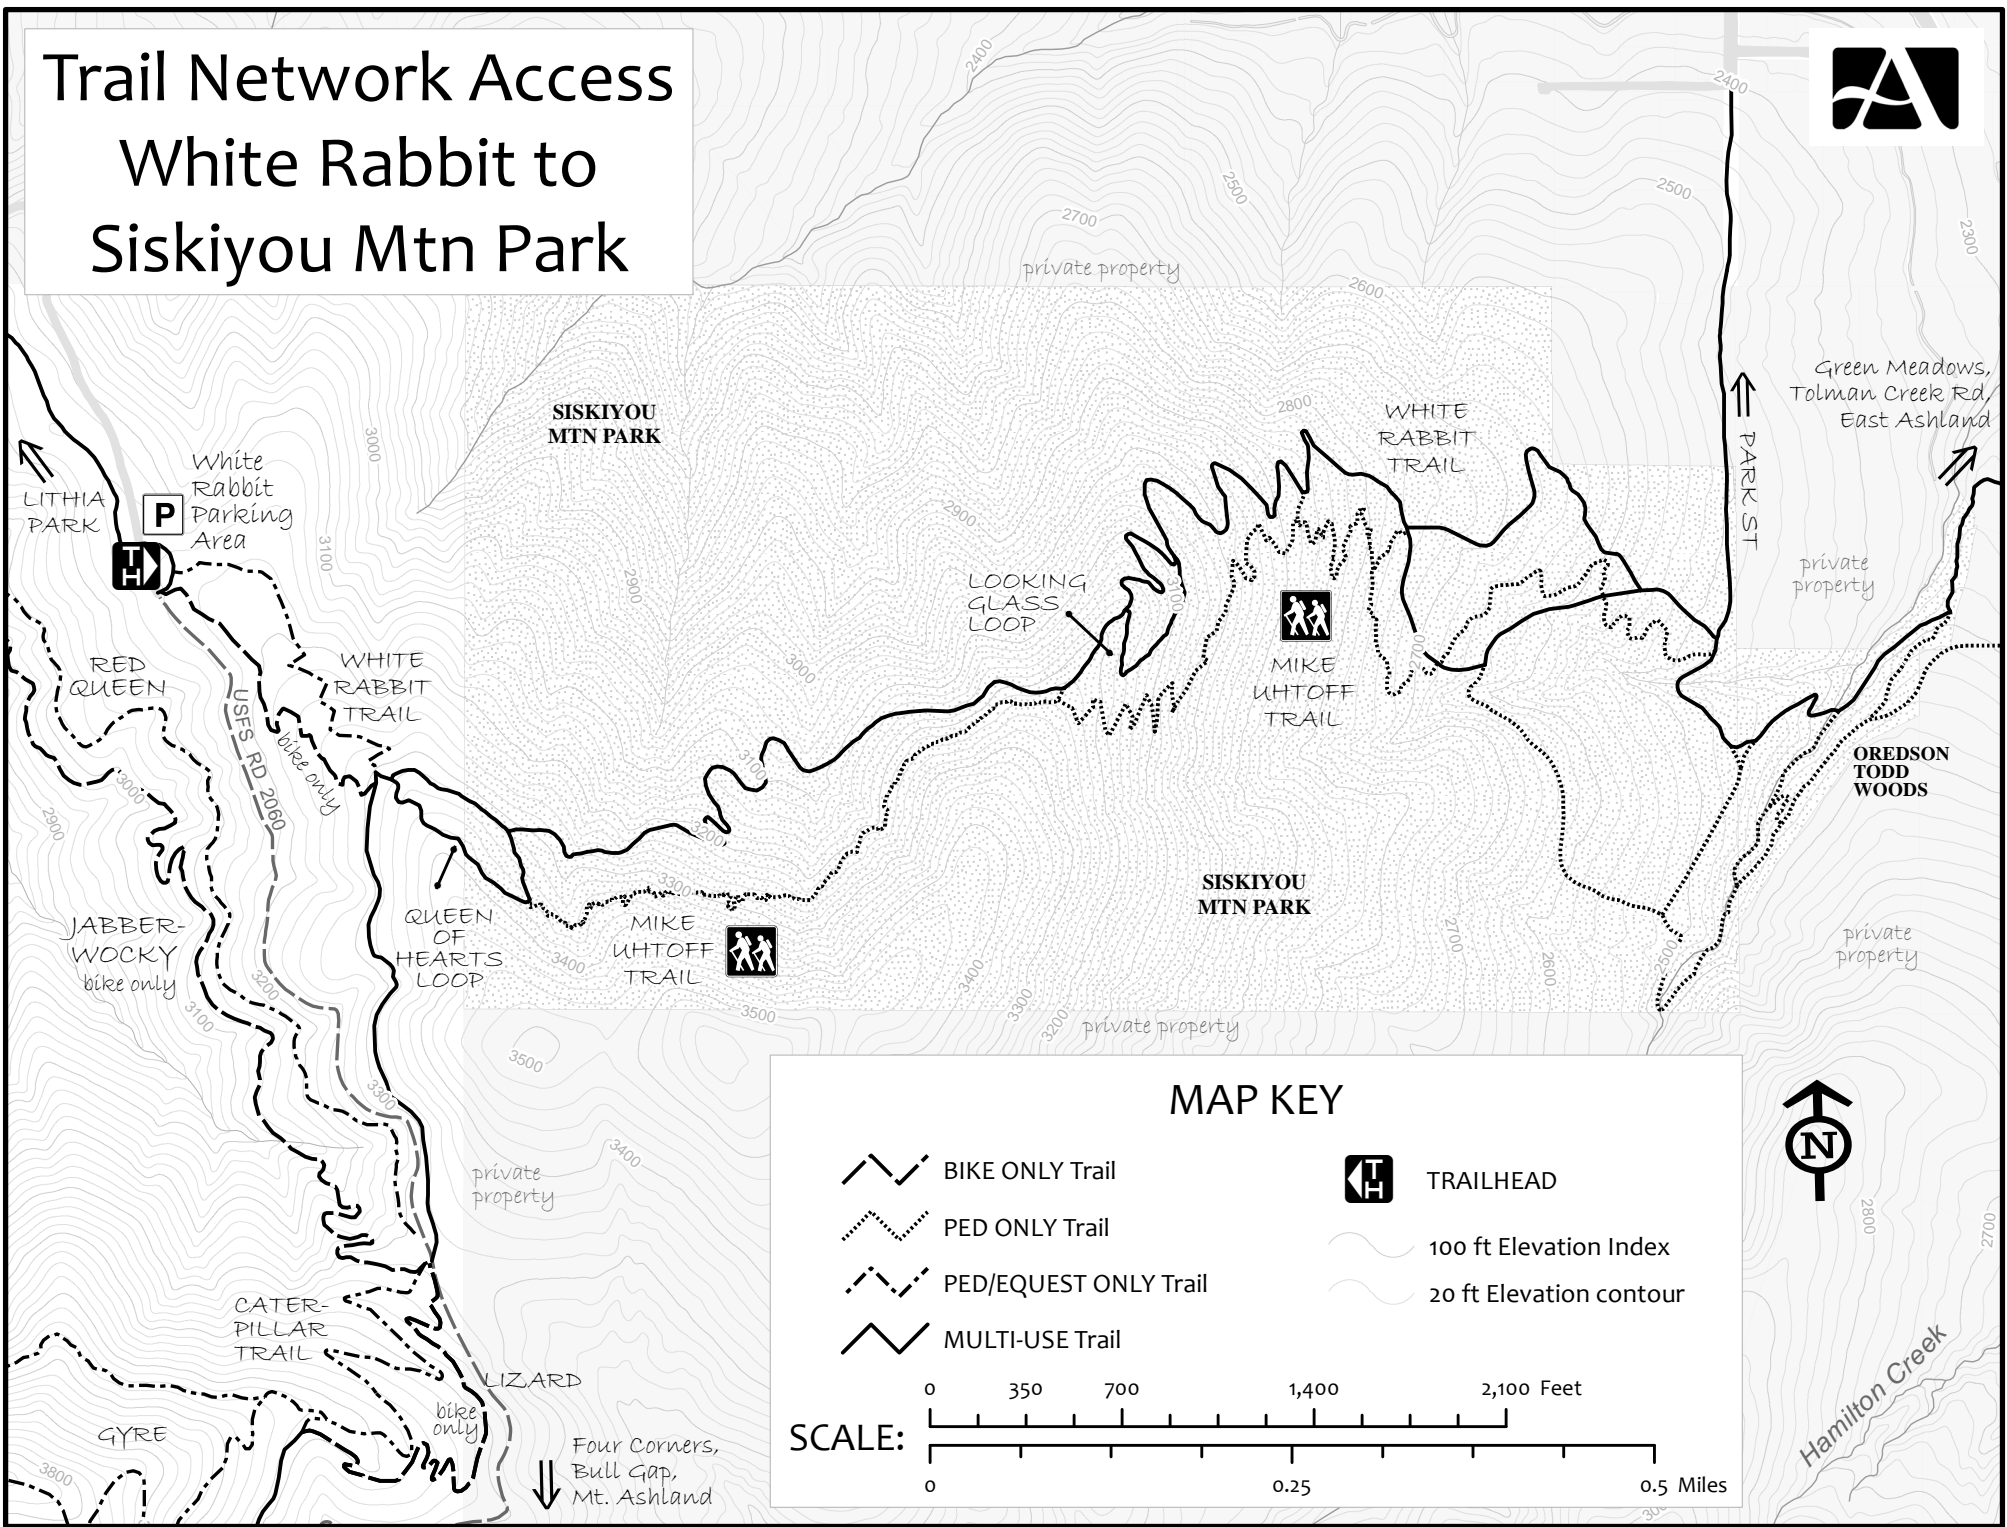

Trail Network Access White Rabbit to Siskiyou Mtn Park

MAP KEY

	BIKE ONLY Trail		TRAILHEAD
	PED ONLY Trail		100 ft Elevation Index
	PED/EQUEST ONLY Trail		20 ft Elevation contour
	MULTI-USE Trail		

SCALE:

0 350 700 1,400 2,100 Feet

0 0.25 0.5 Miles

Hamilton Creek