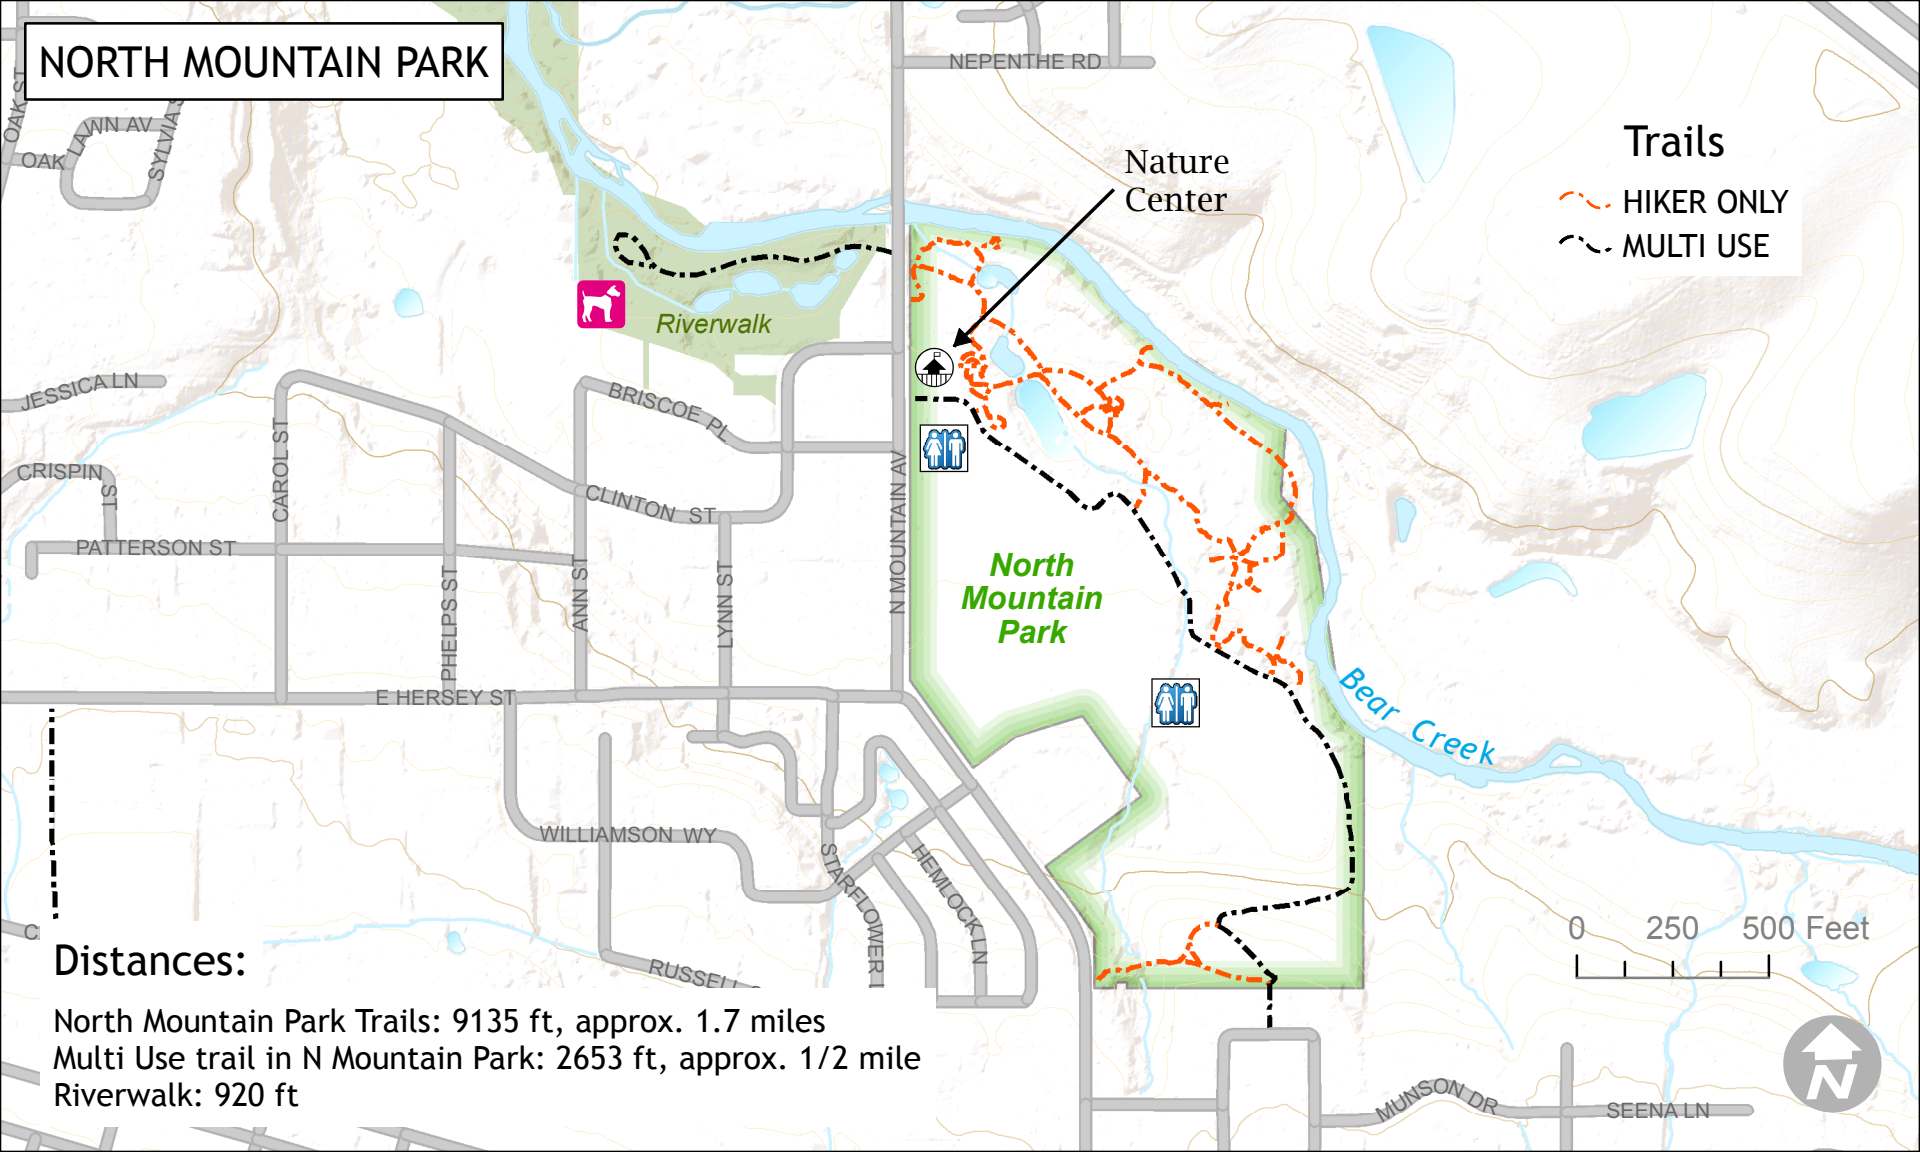

NORTH MOUNTAIN PARK

Trails

- HIKER ONLY
- MULTI USE

Nature Center

Riverwalk

North Mountain Park

Bear Creek

Distances:

- North Mountain Park Trails: 9135 ft, approx. 1.7 miles
- Multi Use trail in N Mountain Park: 2653 ft, approx. 1/2 mile
- Riverwalk: 920 ft