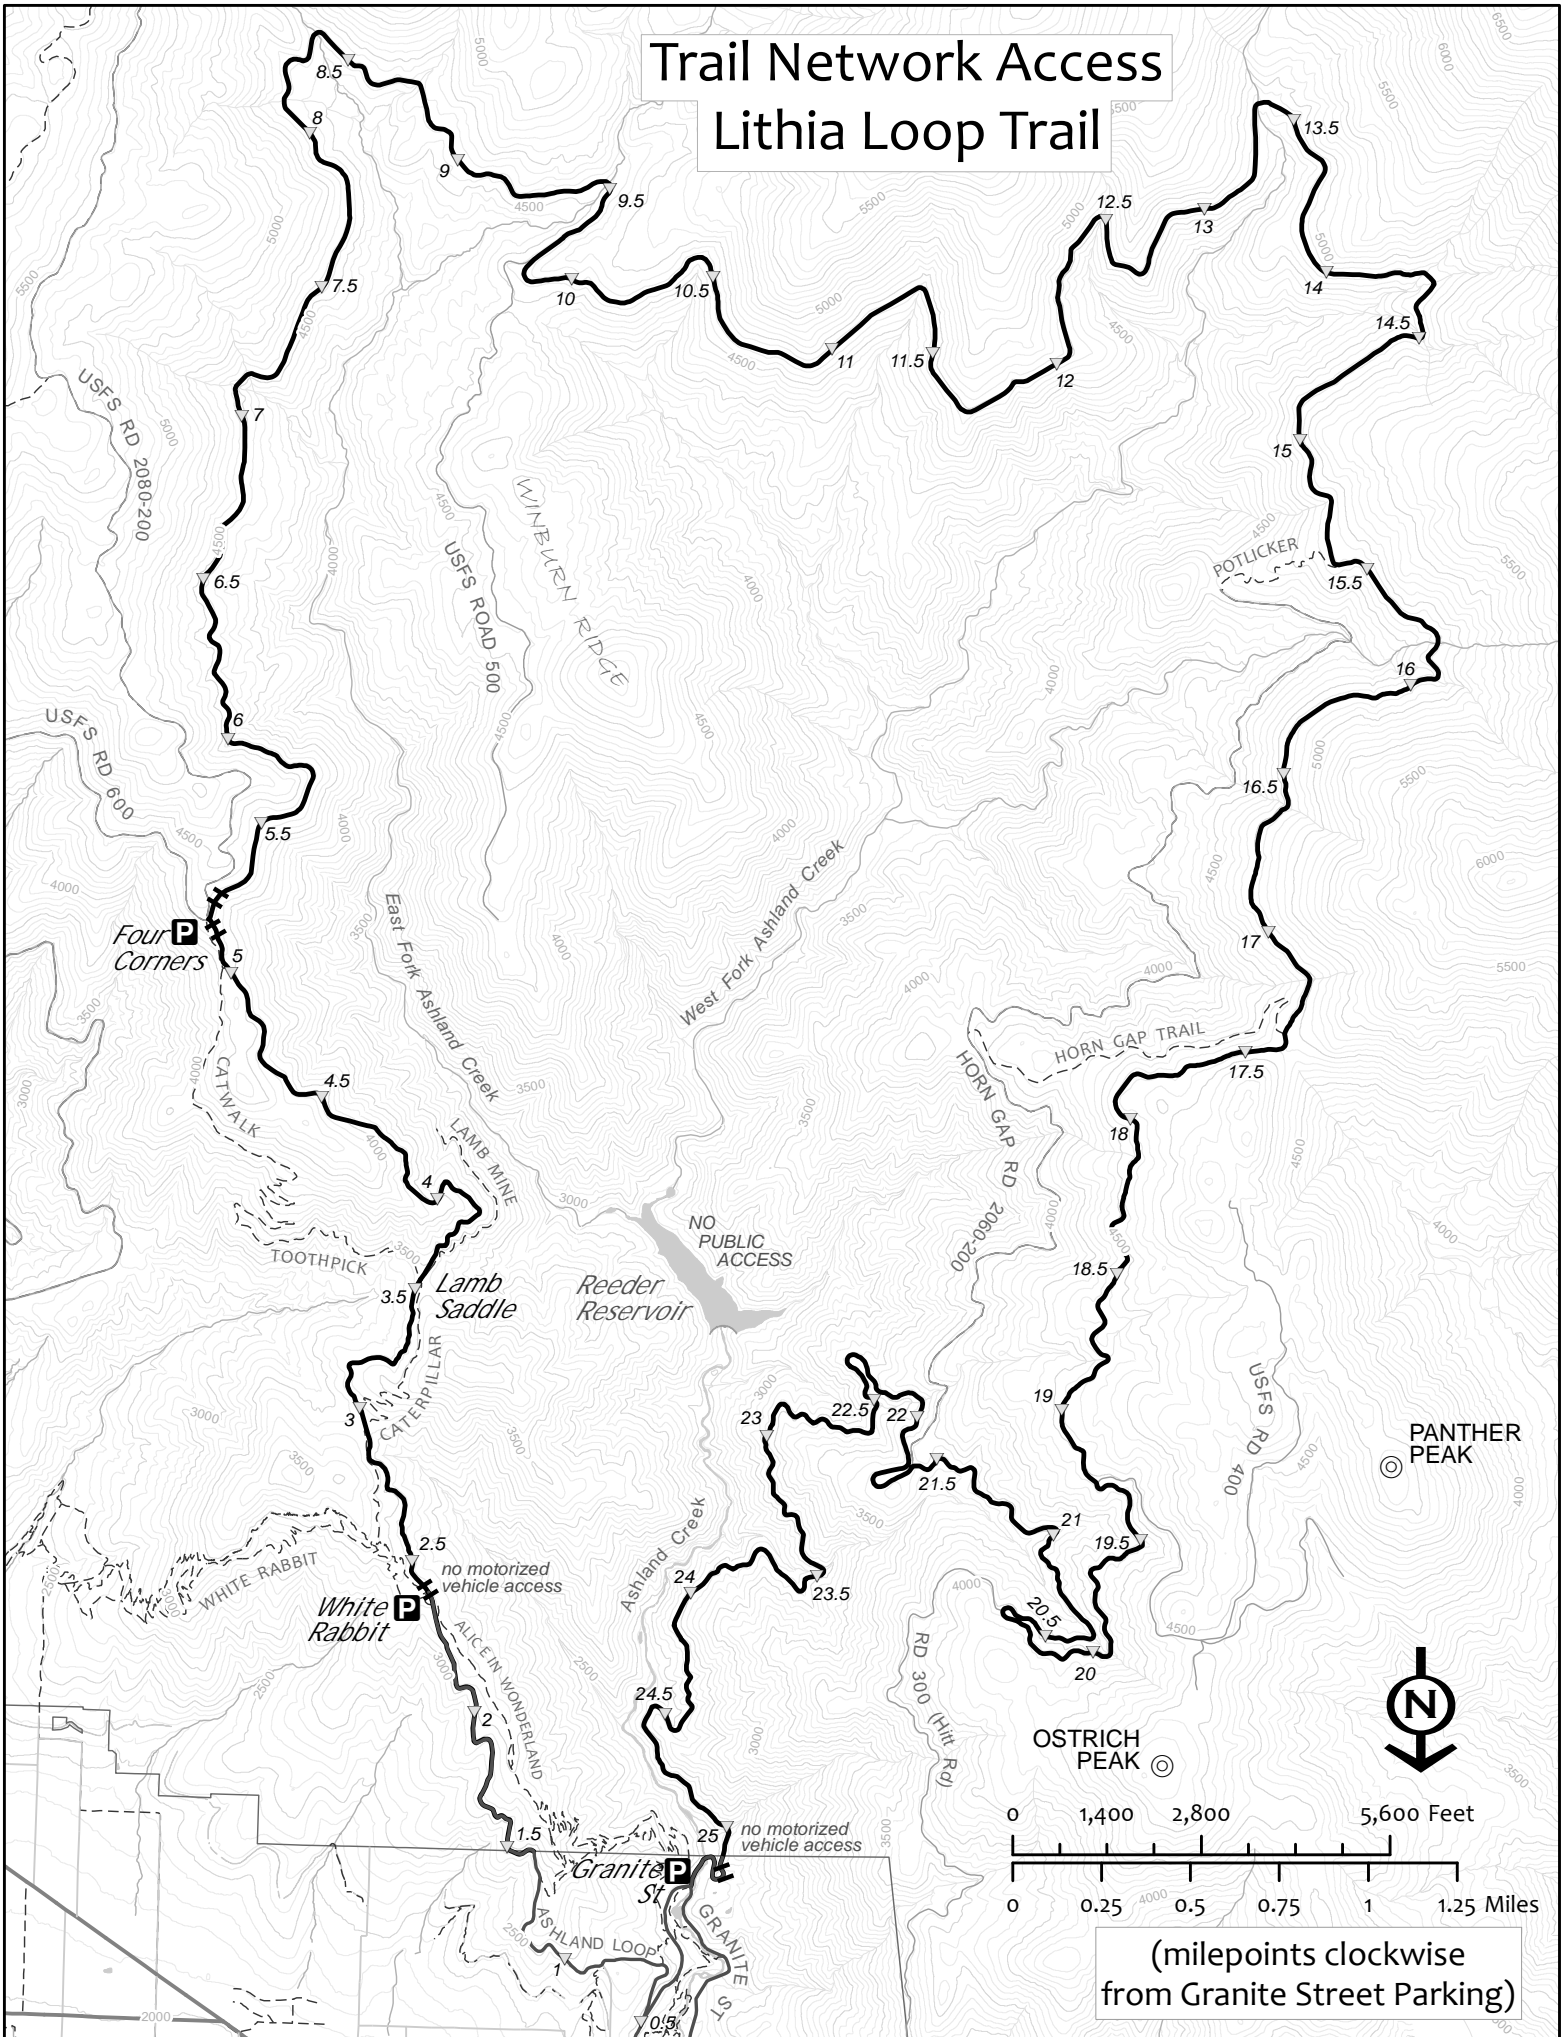

Trail Network Access Lithia Loop Trail

Trail Network Access Lithia Loop Trail

(milepoints counterclockwise from Granite Street Parking)