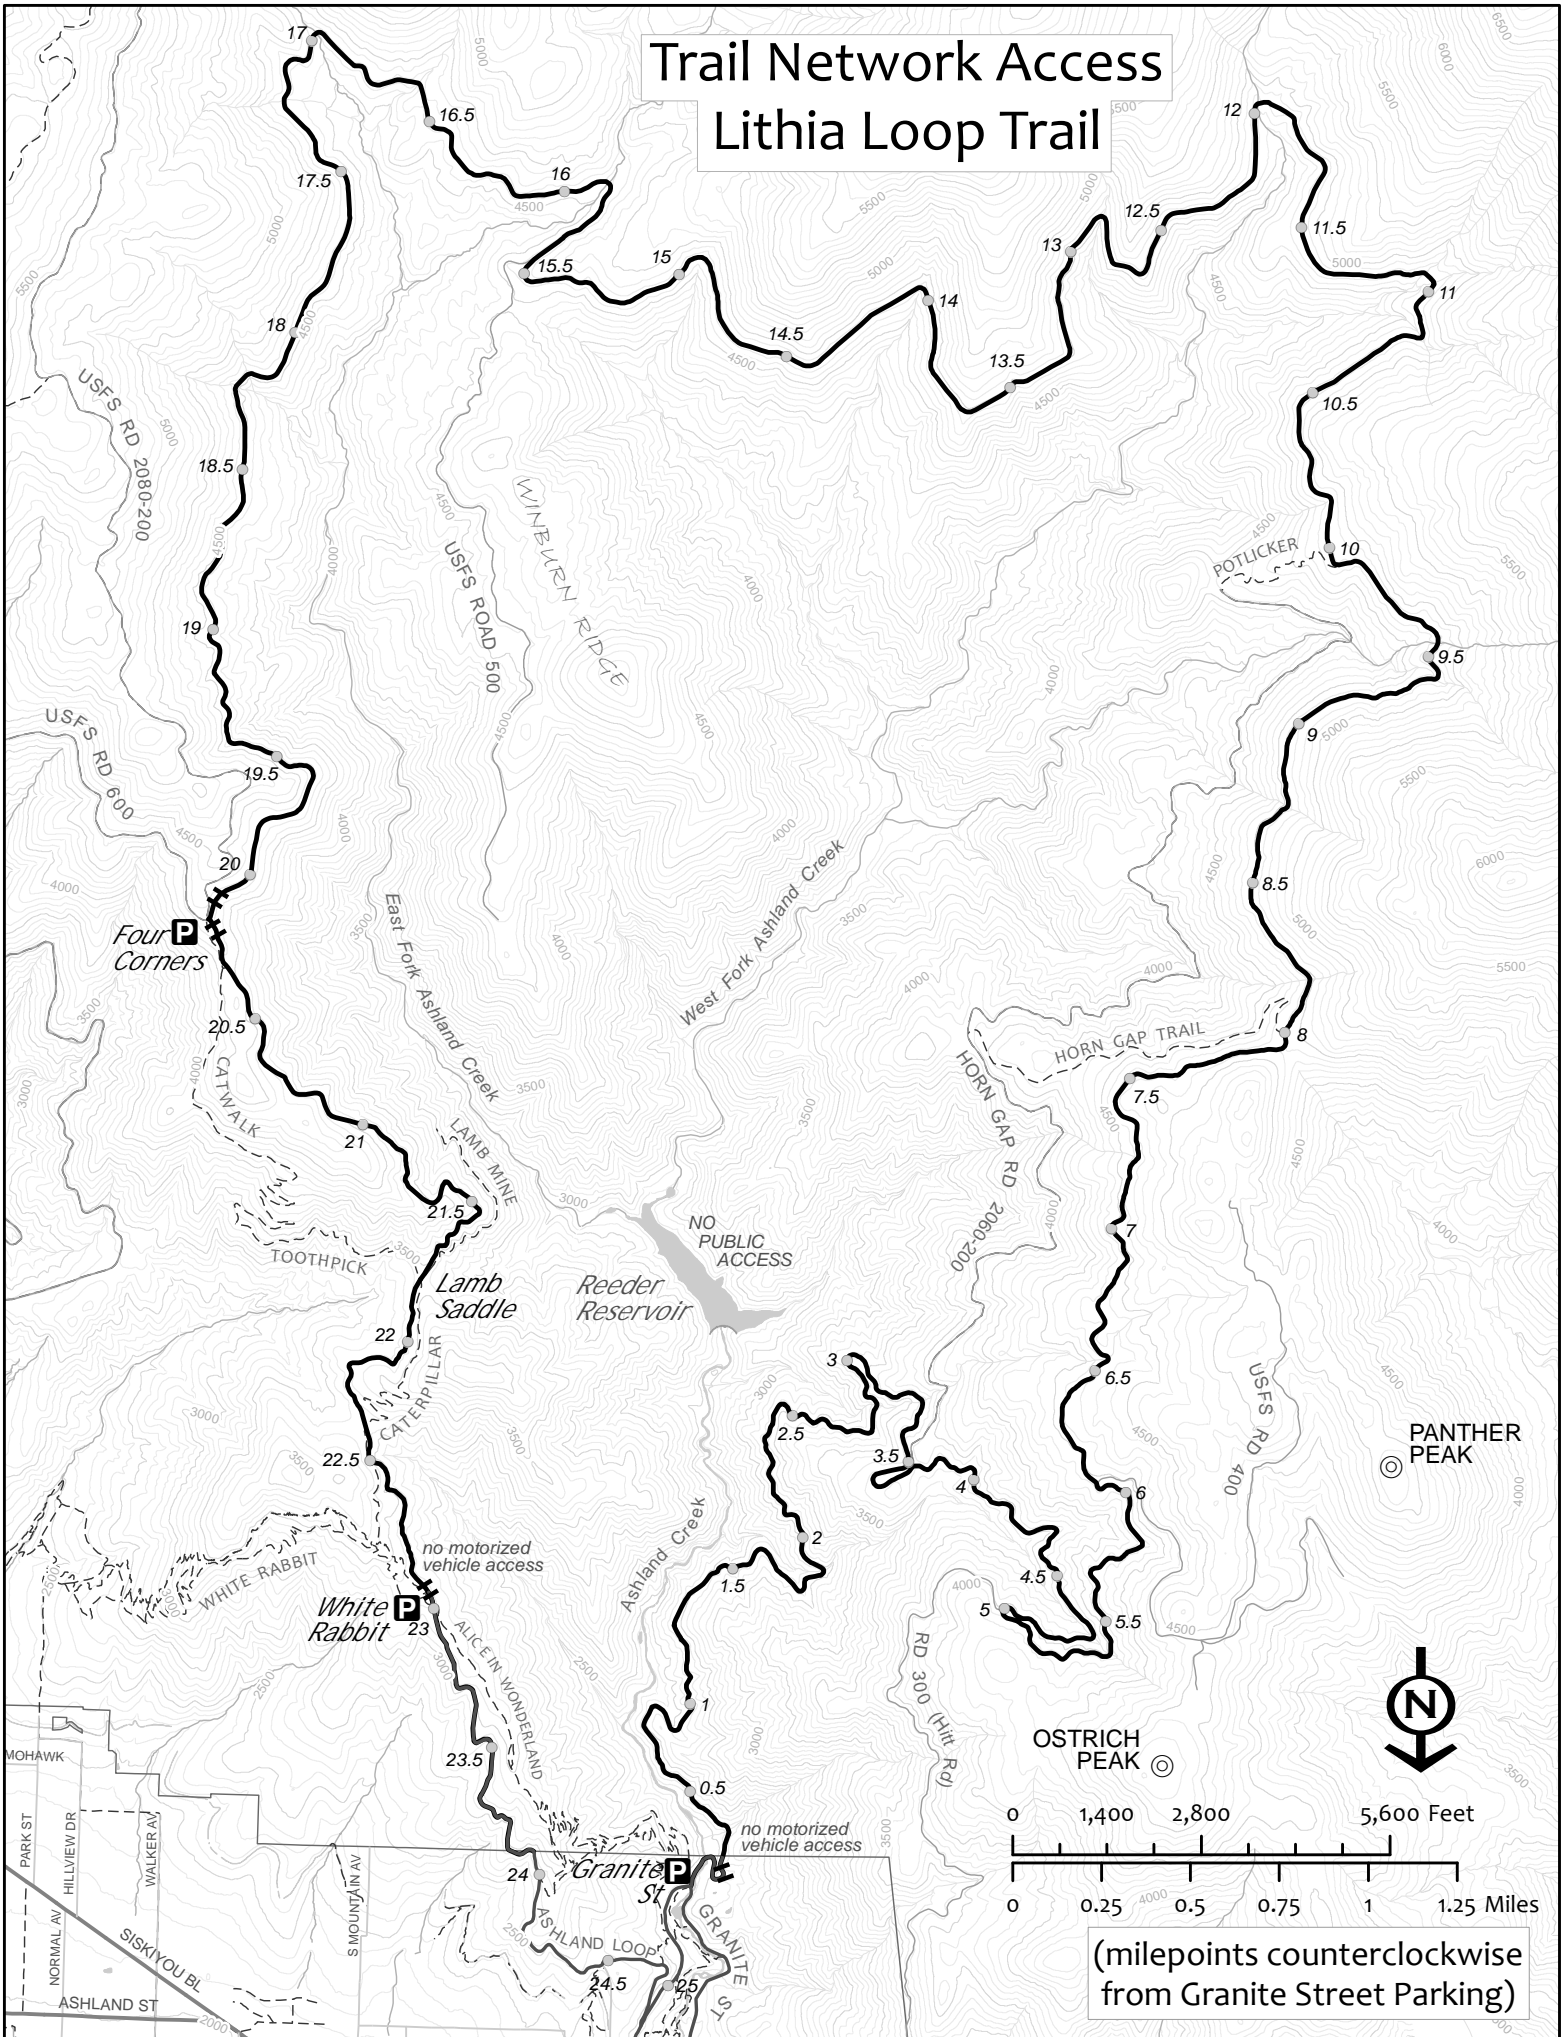

Trail Network Access Lithia Loop Trail

Trail Network Access Lithia Loop Trail

(milepoints counterclockwise from Granite Street Parking)